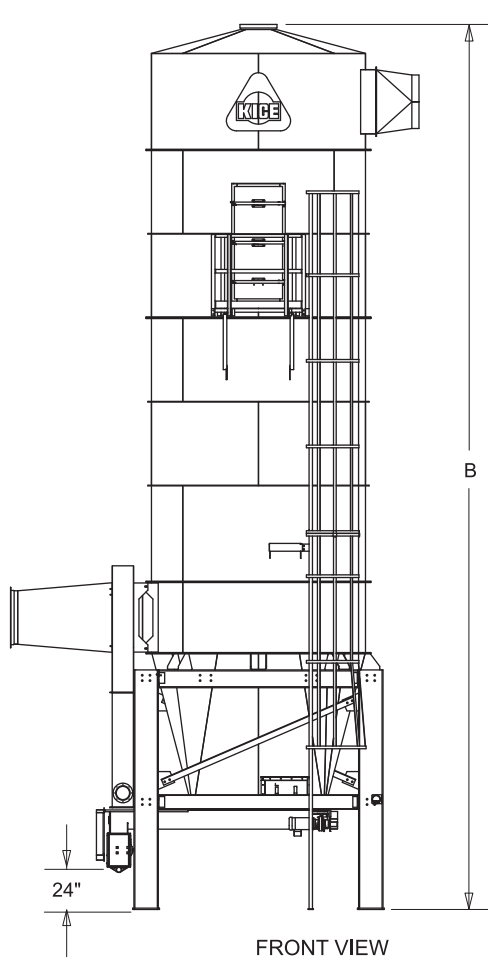

KICE INDUSTRIES, INC. / 5500 Mill Heights Drive / Wichita, KS 67219

www.kice.com / sales@kice.com

CR SERIES FILTERS

MODEL #	FILTER AREA ²	A	B	EST. WEIGHT
CR188	2679	10' 6"	40' 7"	20,000
CR236	3363	11' 7"	42' 3"	23,000
CR288	4104	12' 8"	43' 7"	30,000
CR344	4902	13' 9"	44' 9"	34,000

NOTES:

HIGH STATIC, BAG CLEANING FAN DRIVEN BY 25HP MOTOR

WELDED STEEL CONSTRUCTION, SHIPPED IN SECTIONS

INTERIOR OF CLEAN AIR CHAMBER INCLUDES LIGHTING AND CROSS VENTILATION DOOR

APPROVAL DRAWINGS TO BE SUBMITTED UPON RECEIPT OF ORDER