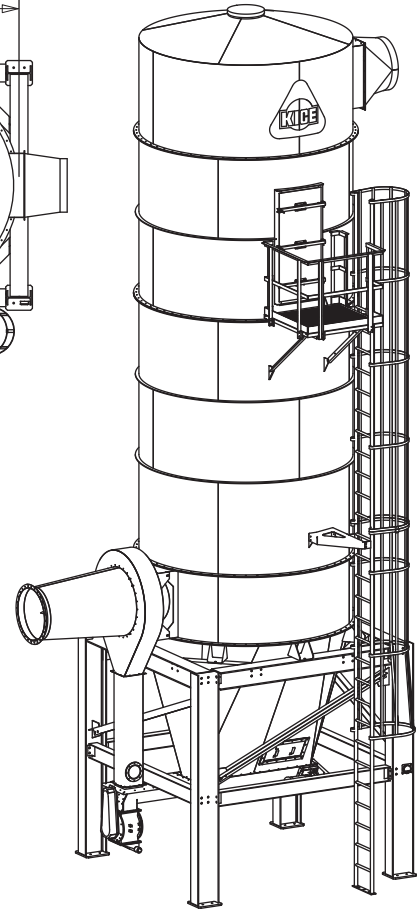

KICE INDUSTRIES, INC. / 5500 Mill Heights Drive / Wichita, KS 67219

www.kice.com / sales@kice.com

CR SERIES FILTERS

MODEL #	FILTER AREA ²	A	B	EST. WEIGHT
CR188	2679	10' 6"	40' 7"	20,000
CR236	3363	11' 7"	42' 3"	23,000
CR288	4104	12' 8"	43' 7"	30,000
CR344	4902	13' 9"	44' 9"	34,000

NOTES:

HIGH STATIC, BAG CLEANING FAN DRIVEN BY 25HP MOTOR

WELDED STEEL CONSTRUCTION, SHIPPED IN SECTIONS

INTERIOR OF CLEAN AIR CHAMBER INCLUDES LIGHTING AND CROSS VENTILATION DOOR

APPROVAL DRAWINGS TO BE SUBMITTED UPON RECEIPT OF ORDER