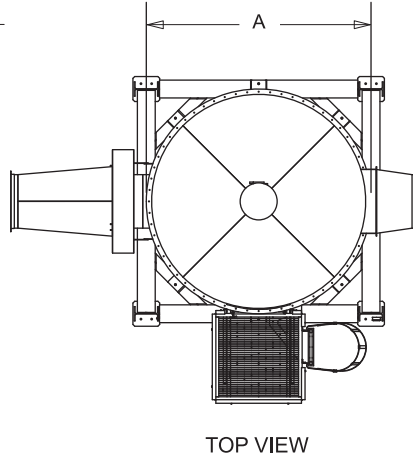

KICE INDUSTRIES, INC. / 5500 Mill Heights Drive / Wichita, KS 67219

www.kice.com / sales@kice.com

CR SERIES FILTERS

MODEL #	FILTER AREA ²	A	B	EST. WEIGHT
CR188	2679	10' 6"	40' 7"	20,000
CR236	3363	11' 7"	42' 3"	23,000
CR288	4104	12' 8"	43' 7"	30,000
CR344	4902	13' 9"	44' 9"	34,000

NOTES:

HIGH STATIC, BAG CLEANING FAN DRIVEN BY 25HP MOTOR

WELDED STEEL CONSTRUCTION, SHIPPED IN SECTIONS

INTERIOR OF CLEAN AIR CHAMBER INCLUDES LIGHTING AND CROSS VENTILATION DOOR

APPROVAL DRAWINGS TO BE SUBMITTED UPON RECEIPT OF ORDER