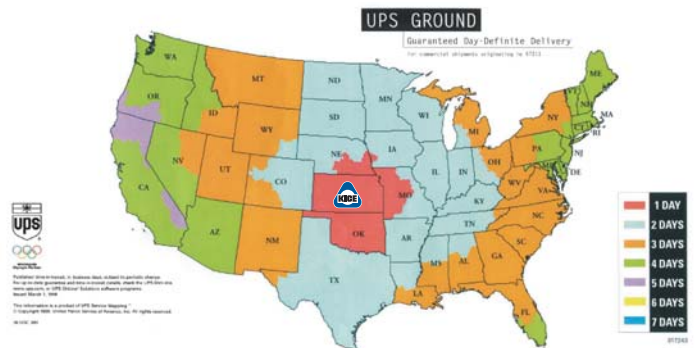

## How to order Kice components

Kice QuikShip Center Hours:

Available Monday through Friday

7:30 AM to 5:00 PM CST

- ▶ Call us toll-free 1-877-289-5423
- ▶ Fax your order to 316-744-9649
- ▶ E-mail your order to [quikship@kice.com](mailto:quikship@kice.com)
- ▶ Mail your order to: ATTN: QuikShip Center

## Standard Ground Service Shipping Times from Wichita, KS

Stock items shipped same day if called in before 12:00 Noon

For NEW and current customers: We accept

Discover, MasterCard, Visa, and American Express