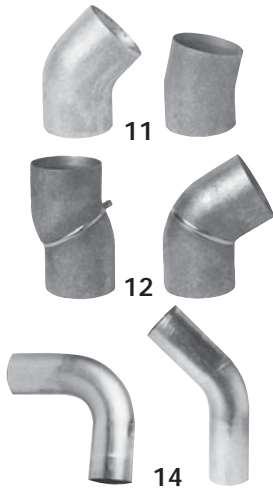

Series 10

Series 40

Series 50

Series 50/60

Series 70

Series 80

Series 90