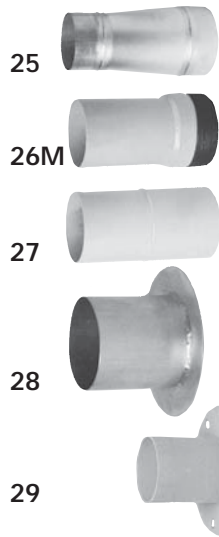

Series 10

Series 40

Series 50

Series 50/60

Series 70

Series 80

Series 90