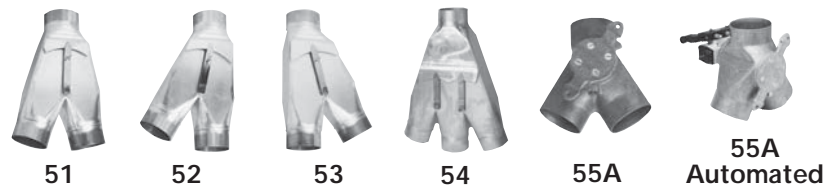

Series 10

Series 40

Series 50

Series 50/60

Series 70

Series 80

Series 90