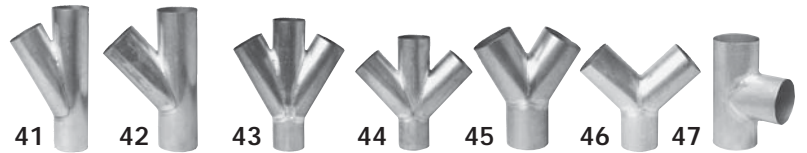

Series 10

Series 40

Series 50

Series 50/60

Series 70

Series 80

Series 90