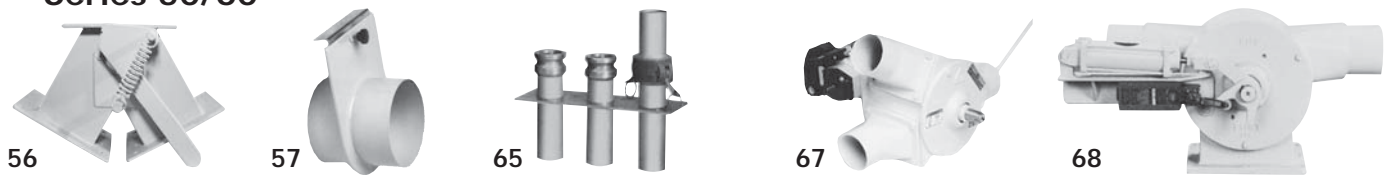

Series 50/60