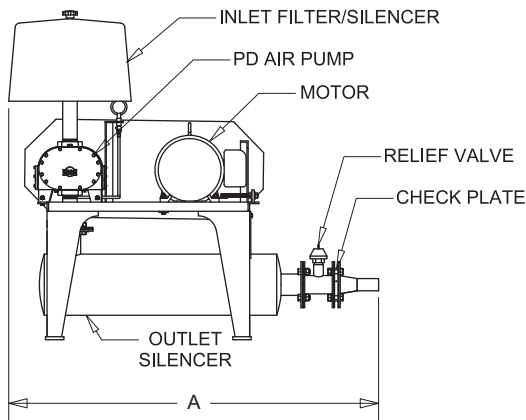

AIR POWER UNIT - SUTORBILT

KICE INDUSTRIES, INC. / 5500 Mill Heights Drive / Wichita, KS 67219

www.kice.com / sales@kice.com

SIDE VIEW

MODEL #	A	B	C	OUTLET SIZE	WEIGHT (less motor)
2M	60 15/16"	51"	30 13/16"	1"	300
2L	60 7/8"	50 7/8"	30 13/16"	2"	303
3L	61 1/4"	52 1/2"	30 13/16"	2 1/2"	359
3M	61 1/4"	52 3/4"	30 13/16"	2"	343
3H	61 5/16"	52 3/4"	30 13/16"	1"	335
4L	60 1/4"	54"	30 13/16"	3"	421
4M	61 1/2"	54 1/16"	30 13/16"	2 1/2"	391
4H	61 5/16"	54 5/16"	30 13/16"	1 1/2"	367
5L	67 5/8"	61 3/8"	37 5/16"	4"	637
5M	67 5/8"	57 5/8"	37 5/16"	4"	604
5H	62 5/16"	57 13/16"	37 5/16"	2 1/2"	509
6L	90 5/16"	70 7/16"	43 1/2"	6"	1222
6M	67 5/8"	61 3/8"	37 5/16"	4"	793
6M	78 9/16"	68 13/16"	43 1/2"	5"	1019
6H	61 9/16"	60 5/16"	37 5/16"	3"	698
7M	90 1/2"	73 11/16"	43 1/2"	6"	1328
7H	70 15/16"	71 7/16"	43 1/2"	4"	990
8H	70 15/16"	71 7/16"	43 1/2"	4"	1287

NOTES:

DIMENSIONS SHOWN MAY VARY DEPENDING ON JOB REQUIREMENTS

KICE OFFERS KICE PD, TUTHILL, DUROFLOW AND SUTORBILT BLOWERS

TOP VIEW

FRONT VIEW