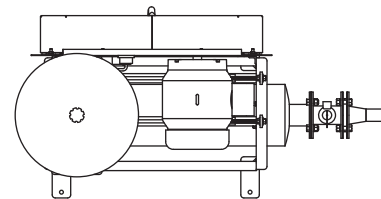

AIR POWER UNIT - SUTORBILT

KICE INDUSTRIES, INC. / 5500 Mill Heights Drive / Wichita, KS 67219

www.kice.com / sales@kice.com

MODEL #	A	B	C	OUTLET SIZE	WEIGHT (less motor)
2M	60 15/16"	51"	30 13/16"	1"	300
2L	60 7/8"	50 7/8"	30 13/16"	2"	303
3L	61 1/4"	52 1/2"	30 13/16"	2 1/2"	359
3M	61 1/4"	52 3/4"	30 13/16"	2"	343
3H	61 5/16"	52 3/4"	30 13/16"	1"	335
4L	60 1/4"	54"	30 13/16"	3"	421
4M	61 1/2"	54 1/16"	30 13/16"	2 1/2"	391
4H	61 5/16"	54 5/16"	30 13/16"	1 1/2"	367
5L	67 5/8"	61 3/8"	37 5/16"	4"	637
5M	67 5/8"	57 5/8"	37 5/16"	4"	604
5H	62 5/16"	57 13/16"	37 5/16"	2 1/2"	509
6L	90 5/16"	70 7/16"	43 1/2"	6"	1222
6M	67 5/8"	61 3/8"	37 5/16"	4"	793
6M	78 9/16"	68 13/16"	43 1/2"	5"	1019
6H	61 9/16"	60 5/16"	37 5/16"	3"	698
7M	90 1/2"	73 11/16"	43 1/2"	6"	1328
7H	70 15/16"	71 7/16"	43 1/2"	4"	990
8H	70 15/16"	71 7/16"	43 1/2"	4"	1287

NOTES:

DIMENSIONS SHOWN MAY VARY DEPENDING ON JOB REQUIREMENTS

KICE OFFERS KICE PD, TUTHILL, DUROFLOW AND SUTORBILT BLOWERS

TOP VIEW