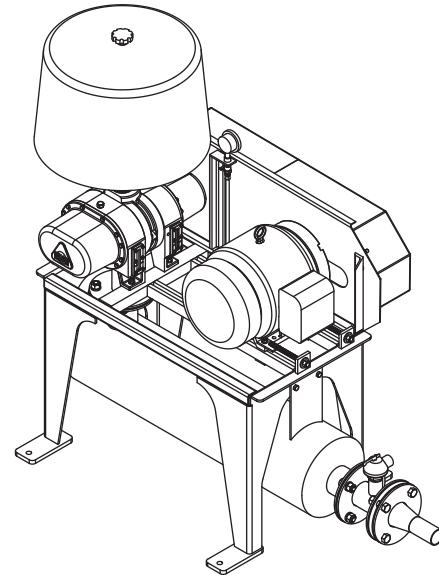

AIR POWER UNIT - SUTORBILT

KICE INDUSTRIES, INC. / 5500 Mill Heights Drive / Wichita, KS 67219

www.kice.com / sales@kice.com

SIDE VIEW

MODEL #	A	B	C	OUTLET SIZE	WEIGHT (less motor)
2M	60 15/16"	51"	30 13/16"	1"	300
2L	60 7/8"	50 7/8"	30 13/16"	2"	303
3L	61 1/4"	52 1/2"	30 13/16"	2 1/2"	359
3M	61 1/4"	52 3/4"	30 13/16"	2"	343
3H	61 5/16"	52 3/4"	30 13/16"	1"	335
4L	60 1/4"	54"	30 13/16"	3"	421
4M	61 1/2"	54 1/16"	30 13/16"	2 1/2"	391
4H	61 5/16"	54 5/16"	30 13/16"	1 1/2"	367
5L	67 5/8"	61 3/8"	37 5/16"	4"	637
5M	67 5/8"	57 5/8"	37 5/16"	4"	604
5H	62 5/16"	57 13/16"	37 5/16"	2 1/2"	509
6L	90 5/16"	70 7/16"	43 1/2"	6"	1222
6M	67 5/8"	61 3/8"	37 5/16"	4"	793
6M	78 9/16"	68 13/16"	43 1/2"	5"	1019
6H	61 9/16"	60 5/16"	37 5/16"	3"	698
7M	90 1/2"	73 11/16"	43 1/2"	6"	1328
7H	70 15/16"	71 7/16"	43 1/2"	4"	990
8H	70 15/16"	71 7/16"	43 1/2"	4"	1287

NOTES:

DIMENSIONS SHOWN MAY VARY DEPENDING ON JOB REQUIREMENTS

KICE OFFERS KICE PD, TUTHILL, DUROFLOW AND SUTORBILT BLOWERS

TOP VIEW

FRONT VIEW