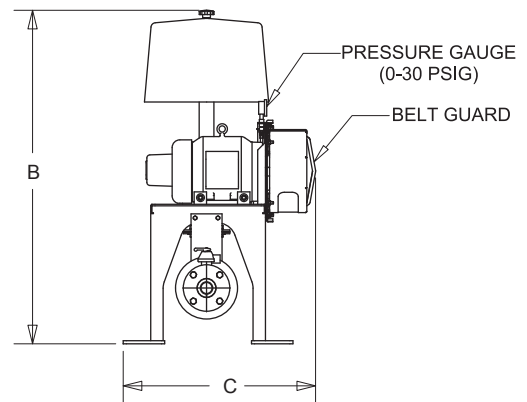

AIR POWER UNIT - SUTORBILT

KICE INDUSTRIES, INC. / 5500 Mill Heights Drive / Wichita, KS 67219

www.kice.com / sales@kice.com

MODEL #	A	B	C	OUTLET SIZE	WEIGHT (less motor)
2M	60 15/16"	51"	30 13/16"	1"	300
2L	60 7/8"	50 7/8"	30 13/16"	2"	303
3L	61 1/4"	52 1/2"	30 13/16"	2 1/2"	359
3M	61 1/4"	52 3/4"	30 13/16"	2"	343
3H	61 5/16"	52 3/4"	30 13/16"	1"	335
4L	60 1/4"	54"	30 13/16"	3"	421
4M	61 1/2"	54 1/16"	30 13/16"	2 1/2"	391
4H	61 5/16"	54 5/16"	30 13/16"	1 1/2"	367
5L	67 5/8"	61 3/8"	37 5/16"	4"	637
5M	67 5/8"	57 5/8"	37 5/16"	4"	604
5H	62 5/16"	57 13/16"	37 5/16"	2 1/2"	509
6L	90 5/16"	70 7/16"	43 1/2"	6"	1222
6M	67 5/8"	61 3/8"	37 5/16"	4"	793
6M	78 9/16"	68 13/16"	43 1/2"	5"	1019
6H	61 9/16"	60 5/16"	37 5/16"	3"	698
7M	90 1/2"	73 11/16"	43 1/2"	6"	1328
7H	70 15/16"	71 7/16"	43 1/2"	4"	990
8H	70 15/16"	71 7/16"	43 1/2"	4"	1287

NOTES:

DIMENSIONS SHOWN MAY VARY DEPENDING ON JOB REQUIREMENTS

KICE OFFERS KICE PD, TUTHILL, DUROFLOW AND SUTORBILT BLOWERS

FRONT VIEW