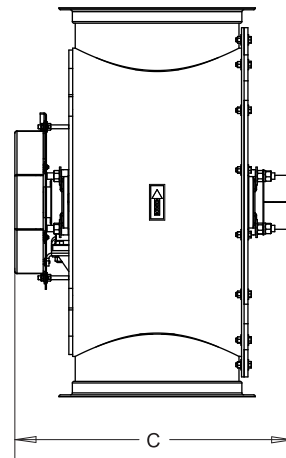

VL ROUND AIRLOCKS

KICE INDUSTRIES, INC. / 5500 Mill Heights Drive / Wichita, KS 67219

www.kice.com / sales@kice.com

TOP VIEW

MODEL #	CU. FT / REV	A	B	C	EST. WEIGHT
VL 18x10	1.29	24	33 1/8	20 3/4	265
VL 23x12	2.61	30	39 1/16	23 1/16	444
VL 26x14	3.85	34	42 11/16	25 1/16	544
VL 30x16	5.95	38	46 7/8	27 1/16	681
VL 36x20	10.9	44	53 1/2	32 7/32	960
VL 40x24	16.2	48	57 17/32	36 7/32	1175

FRONT VIEW

NOTES:

DIMENSIONS SHOWN MAY VARY
DEPENDING ON JOB
REQUIREMENTS

STANDARD GEARMOTOR, DRIVES
AND GUARD SHOWN

STANDARD CARBON STEEL
CONSTRUCTION

ROUND INLET AND OUTLET

SIDE VIEW