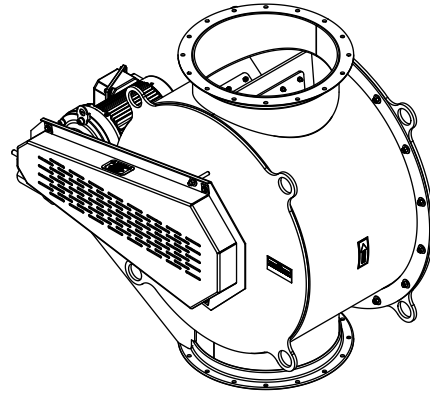

VL ROUND AIRLOCKS

KICE INDUSTRIES, INC. / 5500 Mill Heights Drive / Wichita, KS 67219

www.kice.com / sales@kice.com

TOP VIEW

MODEL #	CU. FT / REV	A	B	C	EST. WEIGHT
VL 18x10	1.29	24	33 1/8	20 3/4	265
VL 23x12	2.61	30	39 1/16	23 1/16	444
VL 26x14	3.85	34	42 11/16	25 1/16	544
VL 30x16	5.95	38	46 7/8	27 1/16	681
VL 36x20	10.9	44	53 1/2	32 7/32	960
VL 40x24	16.2	48	57 17/32	36 7/32	1175

FRONT VIEW

NOTES:

DIMENSIONS SHOWN MAY VARY
DEPENDING ON JOB
REQUIREMENTS

STANDARD GEARMOTOR, DRIVES
AND GUARD SHOWN

STANDARD CARBON STEEL
CONSTRUCTION

ROUND INLET AND OUTLET

SIDE VIEW