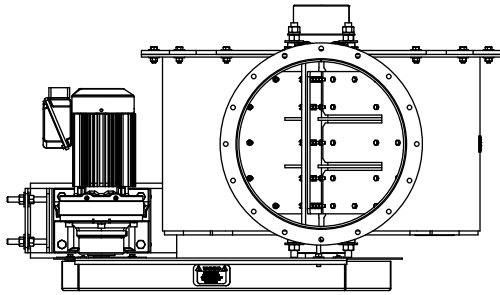

VL ROUND AIRLOCKS

KICE INDUSTRIES, INC. / 5500 Mill Heights Drive / Wichita, KS 67219

www.kice.com / sales@kice.com

TOP VIEW

MODEL #	CU. FT / REV	A	B	C	EST. WEIGHT
VL 18x10	1.29	24	33 1/8	20 3/4	265
VL 23x12	2.61	30	39 1/16	23 1/16	444
VL 26x14	3.85	34	42 11/16	25 1/16	544
VL 30x16	5.95	38	46 7/8	27 1/16	681
VL 36x20	10.9	44	53 1/2	32 7/32	960
VL 40x24	16.2	48	57 17/32	36 7/32	1175

FRONT VIEW

NOTES:

DIMENSIONS SHOWN MAY VARY
DEPENDING ON JOB
REQUIREMENTS

STANDARD GEARMOTOR, DRIVES
AND GUARD SHOWN

STANDARD CARBON STEEL
CONSTRUCTION

ROUND INLET AND OUTLET

SIDE VIEW