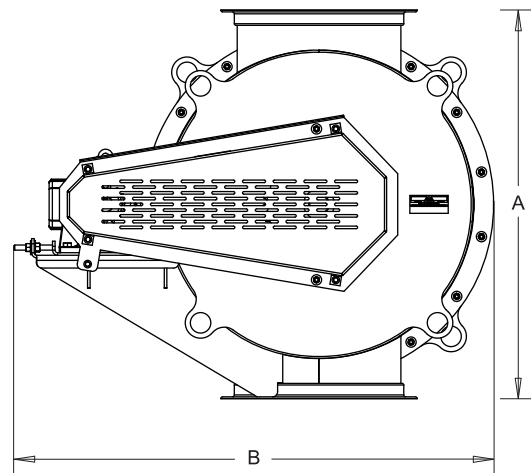

VL ROUND AIRLOCKS

KICE INDUSTRIES, INC. / 5500 Mill Heights Drive / Wichita, KS 67219

www.kice.com / sales@kice.com

TOP VIEW

MODEL #	CU. FT / REV	A	B	C	EST. WEIGHT
VL 18x10	1.29	24	33 1/8	20 3/4	265
VL 23x12	2.61	30	39 1/16	23 1/16	444
VL 26x14	3.85	34	42 11/16	25 1/16	544
VL 30x16	5.95	38	46 7/8	27 1/16	681
VL 36x20	10.9	44	53 1/2	32 7/32	960
VL 40x24	16.2	48	57 17/32	36 7/32	1175

FRONT VIEW

NOTES:

DIMENSIONS SHOWN MAY VARY
DEPENDING ON JOB
REQUIREMENTS

STANDARD GEARMOTOR, DRIVES
AND GUARD SHOWN

STANDARD CARBON STEEL
CONSTRUCTION

ROUND INLET AND OUTLET

SIDE VIEW