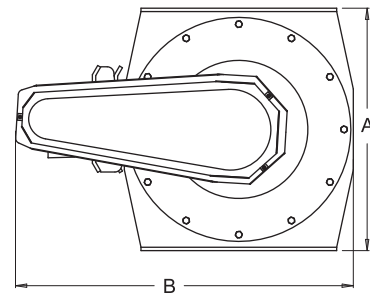

VJ 30x24x24 AIRLOCK VALVE

KICE INDUSTRIES, INC. / 5500 Mill Heights Drive / Wichita, KS 67219

www.kice.com / sales@kice.com

TOP VIEW

MODEL #	A	B	C	EST. WEIGHT
VJ 30X24X24	36	40 5/8	50 1/8	2438

NOTES:

DIMENSIONS SHOWN MAY VARY DEPENDING ON JOB REQUIREMENTS

OPTIONAL GEARMOTOR, DRIVES AND GUARD SHOWN

STANDARD CAST IRON BODY AND ENDPLATES WITH FABRICATED ROTOR

7.32 CUFT/REV CAPACITY

6-BLADE OR 8-BLADE ROTOR AVAILABLE

SQUARE INLET AND OUTLET

FRONT VIEW

SIDE VIEW