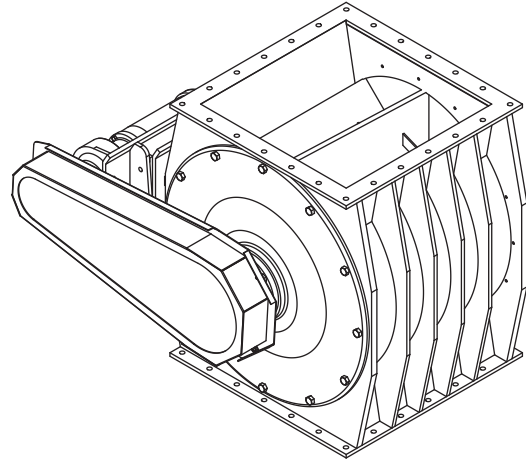

VJ 30x24x24 AIRLOCK VALVE

KICE INDUSTRIES, INC. / 5500 Mill Heights Drive / Wichita, KS 67219

www.kice.com / sales@kice.com

TOP VIEW

MODEL #	A	B	C	EST. WEIGHT
VJ 30X24X24	36	40 5/8	50 1/8	2438

NOTES:

DIMENSIONS SHOWN MAY VARY DEPENDING ON JOB REQUIREMENTS

OPTIONAL GEARMOTOR, DRIVES AND GUARD SHOWN

STANDARD CAST IRON BODY AND ENDPLATES WITH FABRICATED ROTOR

7.32 CUFT/REV CAPACITY

6-BLADE OR 8-BLADE ROTOR AVAILABLE

SQUARE INLET AND OUTLET

FRONT VIEW

SIDE VIEW