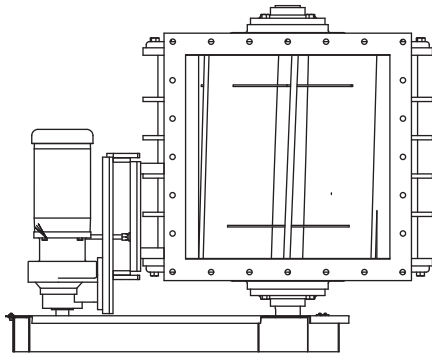

VJ 30x24x24 AIRLOCK VALVE

KICE INDUSTRIES, INC. / 5500 Mill Heights Drive / Wichita, KS 67219

www.kice.com / sales@kice.com

TOP VIEW

MODEL #	A	B	C	EST. WEIGHT
VJ 30X24X24	36	40 5/8	50 1/8	2438

NOTES:

DIMENSIONS SHOWN MAY VARY DEPENDING ON JOB REQUIREMENTS

OPTIONAL GEARMOTOR, DRIVES AND GUARD SHOWN

STANDARD CAST IRON BODY AND ENDPLATES WITH FABRICATED ROTOR

7.32 CUFT/REV CAPACITY

6-BLADE OR 8-BLADE ROTOR AVAILABLE

SQUARE INLET AND OUTLET

FRONT VIEW

SIDE VIEW