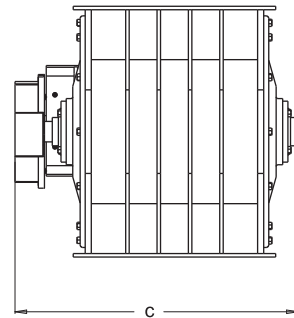

VJ 30x24x24 AIRLOCK VALVE

KICE INDUSTRIES, INC. / 5500 Mill Heights Drive / Wichita, KS 67219

www.kice.com / sales@kice.com

TOP VIEW

MODEL #	A	B	C	EST. WEIGHT
VJ 30X24X24	36	40 5/8	50 1/8	2438

NOTES:

DIMENSIONS SHOWN MAY VARY DEPENDING ON JOB REQUIREMENTS

OPTIONAL GEARMOTOR, DRIVES AND GUARD SHOWN

STANDARD CAST IRON BODY AND ENDPLATES WITH FABRICATED ROTOR

7.32 CUFT/REV CAPACITY

6-BLADE OR 8-BLADE ROTOR AVAILABLE

SQUARE INLET AND OUTLET

FRONT VIEW

SIDE VIEW