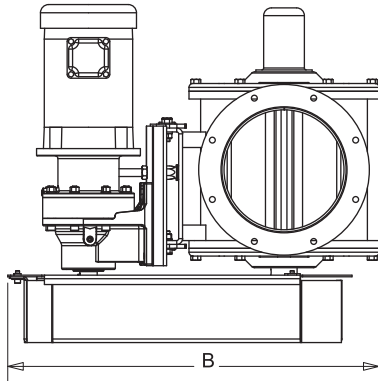

# VB ROUND AIRLOCKS

KICE INDUSTRIES, INC. / 5500 Mill Heights Drive / Wichita, KS 67219

www.kice.com / sales@kice.com

TOP VIEW

MODEL #	CU. FT / REV	A	B	C	EST. WEIGHT
VB 8X6	0.16	13 1/2	19 1/2	19 5/8	87
VB 10X8	0.33	13 1/2	22 3/4	21 1/4	146
VB 12X8	0.55	16 3/4	23 7/8	21 1/2	220
VB 14X10	0.67	18 1/2	29 1/8	23 3/8	460
VB 16X12	1.10	20 1/2	30 1/4	25 3/8	370
VB 18X12	1.45	22 1/2	30 3/8	25 7/8	500
VB 18X14	1.67	22 1/2	32 3/8	27 7/8	520
VB 20X12	1.90	24 1/2	31 7/8	26	550
VB 20X15	2.30	24 1/2	33 1/2	29	590
VB 24X15	3.20	28 1/2	32 7/8	29	780

FRONT VIEW

**NOTES:**

DIMENSIONS SHOWN MAY VARY DEPENDING ON JOB REQUIREMENTS

OPTIONAL GEARMOTOR, DRIVES AND GUARD SHOWN

FABRICATED STEEL CONSTRUCTION

REFERENCE KICE DATA SHEET DWG# RAV 1007 FOR FLANGE PATTERNS

ROUND INLET AND OUTLET

SIDE VIEW