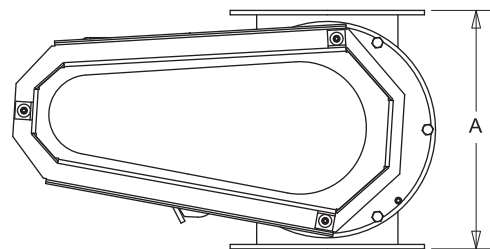

# VB ROUND AIRLOCKS

KICE INDUSTRIES, INC. / 5500 Mill Heights Drive / Wichita, KS 67219

www.kice.com / sales@kice.com

TOP VIEW

MODEL #	CU. FT / REV	A	B	C	EST. WEIGHT
VB 8X6	0.16	13 1/2	19 1/2	19 5/8	87
VB 10X8	0.33	13 1/2	22 3/4	21 1/4	146
VB 12X8	0.55	16 3/4	23 7/8	21 1/2	220
VB 14X10	0.67	18 1/2	29 1/8	23 3/8	460
VB 16X12	1.10	20 1/2	30 1/4	25 3/8	370
VB 18X12	1.45	22 1/2	30 3/8	25 7/8	500
VB 18X14	1.67	22 1/2	32 3/8	27 7/8	520
VB 20X12	1.90	24 1/2	31 7/8	26	550
VB 20X15	2.30	24 1/2	33 1/2	29	590
VB 24X15	3.20	28 1/2	32 7/8	29	780

FRONT VIEW

**NOTES:**

DIMENSIONS SHOWN MAY VARY DEPENDING ON JOB REQUIREMENTS

OPTIONAL GEARMOTOR, DRIVES AND GUARD SHOWN

FABRICATED STEEL CONSTRUCTION

REFERENCE KICE DATA SHEET DWG# RAV 1007 FOR FLANGE PATTERNS

ROUND INLET AND OUTLET

SIDE VIEW