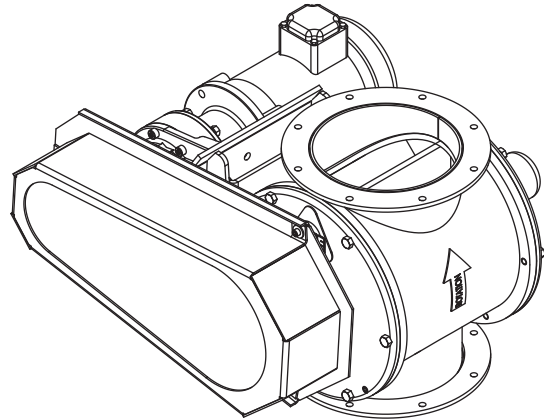

# VB ROUND AIRLOCKS

KICE INDUSTRIES, INC. / 5500 Mill Heights Drive / Wichita, KS 67219

www.kice.com / sales@kice.com

TOP VIEW

MODEL #	CU. FT / REV	A	B	C	EST. WEIGHT
VB 8X6	0.16	13 1/2	19 1/2	19 5/8	87
VB 10X8	0.33	13 1/2	22 3/4	21 1/4	146
VB 12X8	0.55	16 3/4	23 7/8	21 1/2	220
VB 14X10	0.67	18 1/2	29 1/8	23 3/8	460
VB 16X12	1.10	20 1/2	30 1/4	25 3/8	370
VB 18X12	1.45	22 1/2	30 3/8	25 7/8	500
VB 18X14	1.67	22 1/2	32 3/8	27 7/8	520
VB 20X12	1.90	24 1/2	31 7/8	26	550
VB 20X15	2.30	24 1/2	33 1/2	29	590
VB 24X15	3.20	28 1/2	32 7/8	29	780

FRONT VIEW

**NOTES:**

DIMENSIONS SHOWN MAY VARY DEPENDING ON JOB REQUIREMENTS

OPTIONAL GEARMOTOR, DRIVES AND GUARD SHOWN

FABRICATED STEEL CONSTRUCTION

REFERENCE KICE DATA SHEET DWG# RAV 1007 FOR FLANGE PATTERNS

ROUND INLET AND OUTLET

SIDE VIEW