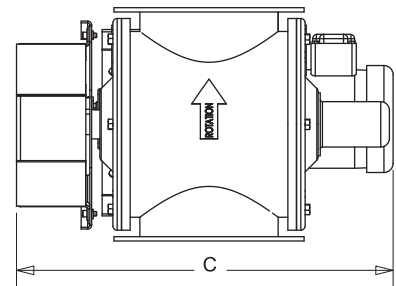

# VB ROUND AIRLOCKS

KICE INDUSTRIES, INC. / 5500 Mill Heights Drive / Wichita, KS 67219

www.kice.com / sales@kice.com

TOP VIEW

MODEL #	CU. FT / REV	A	B	C	EST. WEIGHT
VB 8X6	0.16	13 1/2	19 1/2	19 5/8	87
VB 10X8	0.33	13 1/2	22 3/4	21 1/4	146
VB 12X8	0.55	16 3/4	23 7/8	21 1/2	220
VB 14X10	0.67	18 1/2	29 1/8	23 3/8	460
VB 16X12	1.10	20 1/2	30 1/4	25 3/8	370
VB 18X12	1.45	22 1/2	30 3/8	25 7/8	500
VB 18X14	1.67	22 1/2	32 3/8	27 7/8	520
VB 20X12	1.90	24 1/2	31 7/8	26	550
VB 20X15	2.30	24 1/2	33 1/2	29	590
VB 24X15	3.20	28 1/2	32 7/8	29	780

FRONT VIEW

**NOTES:**

DIMENSIONS SHOWN MAY VARY DEPENDING ON JOB REQUIREMENTS

OPTIONAL GEARMOTOR, DRIVES AND GUARD SHOWN

FABRICATED STEEL CONSTRUCTION

REFERENCE KICE DATA SHEET DWG# RAV 1007 FOR FLANGE PATTERNS

ROUND INLET AND OUTLET

SIDE VIEW