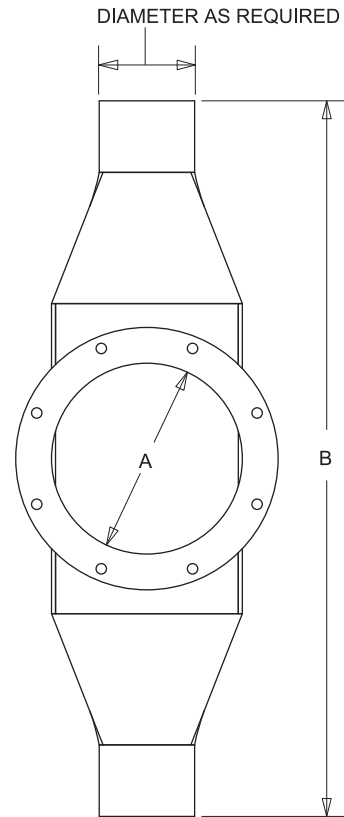

# ROUND TYPE BOLT-ON PANS

KICE INDUSTRIES, INC. / 5500 Mill Heights Drive / Wichita, KS 67219

www.kice.com / sales@kice.com

SIDE VIEW

MODEL #	A	B
BOPT 6	6	24
BOPT 8	8	28
BOPT 10	10	32
BOPT 12	12	36
BOPT 14	14	39
BOPT 15	15	42

**NOTES:**  
DIMENSIONS SHOWN MAY VARY DEPENDING ON JOB REQUIREMENTS  
FABRICATED STEEL CONSTRUCTION

TOP VIEW