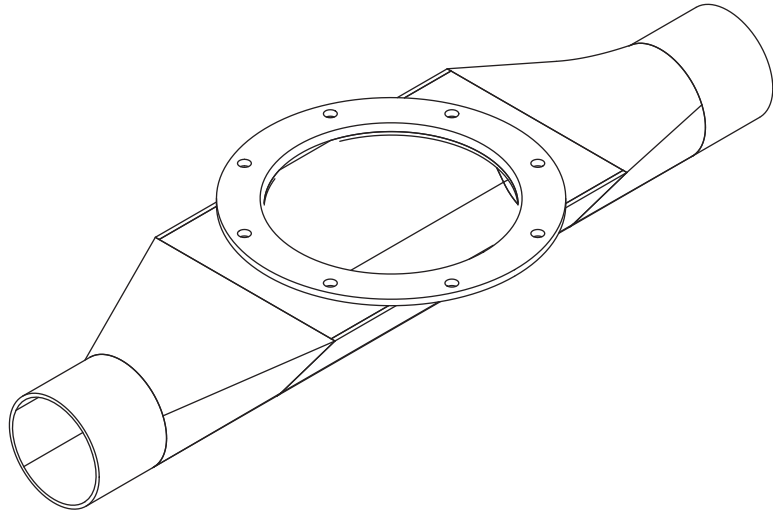

# ROUND TYPE BOLT-ON PANS

KICE INDUSTRIES, INC. / 5500 Mill Heights Drive / Wichita, KS 67219

www.kice.com / sales@kice.com

SIDE VIEW

MODEL #	A	B
BOPT 6	6	24
BOPT 8	8	28
BOPT 10	10	32
BOPT 12	12	36
BOPT 14	14	39
BOPT 15	15	42

**NOTES:**  
DIMENSIONS SHOWN MAY VARY DEPENDING ON JOB REQUIREMENTS  
FABRICATED STEEL CONSTRUCTION

TOP VIEW