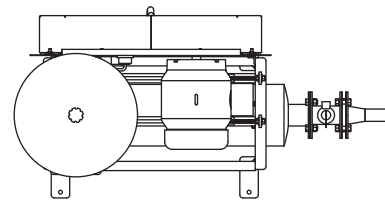

# AIR POWER UNIT - DUROFLOW

KICE INDUSTRIES, INC. / 5500 Mill Heights Drive / Wichita, KS 67219

www.kice.com / sales@kice.com

MODEL #	A	B	C	OUTLET SIZE	WEIGHT (less motor)
3004	60 7/16"	53 7/16"	30 13/16"	2 1/2"	356
3006	59 3/16"	52 3/8"	30 13/16"	3"	377
4504	65 1/4"	60 5/16"	37 5/16"	4"	557
4506	65 1/4"	62 3/16"	37 5/16"	4"	488
4509	76 9/16"	66 3/8"	43 1/2"	4"	853
4512	90 1/2"	70 13/16"	43 1/2"	6"	957