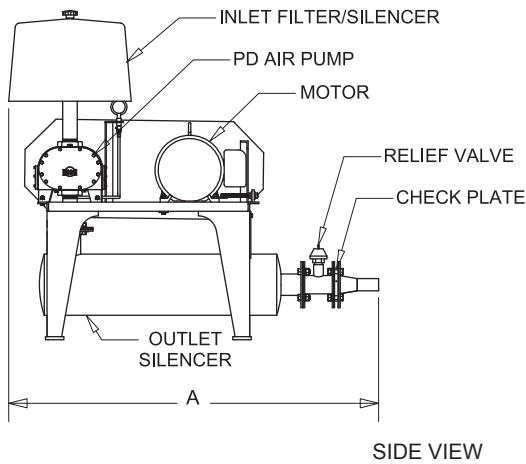

# AIR POWER UNIT - DUROFLOW

KICE INDUSTRIES, INC. / 5500 Mill Heights Drive / Wichita, KS 67219

www.kice.com / sales@kice.com

MODEL #	A	B	C	OUTLET SIZE	WEIGHT (less motor)
3004	60 7/16"	53 7/16"	30 13/16"	2 1/2"	356
3006	59 3/16"	52 3/8"	30 13/16"	3"	377
4504	65 1/4"	60 5/16"	37 5/16"	4"	557
4506	65 1/4"	62 3/16"	37 5/16"	4"	488
4509	76 9/16"	66 3/8"	43 1/2"	4"	853
4512	90 1/2"	70 13/16"	43 1/2"	6"	957