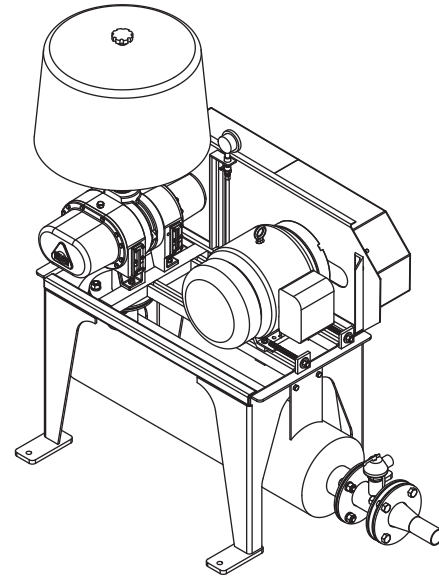

# AIR POWER UNIT - DUROFLOW

KICE INDUSTRIES, INC. / 5500 Mill Heights Drive / Wichita, KS 67219

www.kice.com / sales@kice.com

MODEL #	A	B	C	OUTLET SIZE	WEIGHT (less motor)
3004	60 7/16"	53 7/16"	30 13/16"	2 1/2"	356
3006	59 3/16"	52 3/8"	30 13/16"	3"	377
4504	65 1/4"	60 5/16"	37 5/16"	4"	557
4506	65 1/4"	62 3/16"	37 5/16"	4"	488
4509	76 9/16"	66 3/8"	43 1/2"	4"	853
4512	90 1/2"	70 13/16"	43 1/2"	6"	957