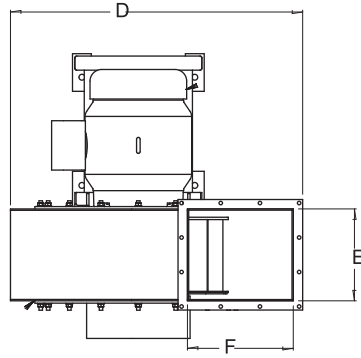

# FC Arr4 FANS

KICE INDUSTRIES, INC. / 5500 Mill Heights Drive / Wichita, KS 67219

www.kice.com / sales@kice.com

TOP VIEW

MODEL #	A	B	C	D	E	F	EST. WEIGHT
FC - 5	15 1/4	9	20 5/8	15 11/16	4 1/2	5 1/4	125
FC - 7	22 3/8	14 1/8	23 13/16	18 1/2	6 3/4	7 1/4	167
FC - 9	28 1/8	17 5/8	27 3/4	25 3/16	8 1/2	9 3/8	315
FC - 11	32 5/8	20 1/8	30	31 1/16	9 3/4	11 1/4	433

FRONT VIEW

**NOTES:**

DIMENSIONS SHOWN MAY DEPENDING ON JOB REQUIREMENTS

MATERIALS OF CONSTRUCTION PER SPECIFIC JOB

FOOTPRINT UPON REQUEST

MOTOR SIZE PER SPECIFIC JOB

STANDARD ORIENTATION SHOWN, CW ROTATION, VERTICAL UP DISCHARGE