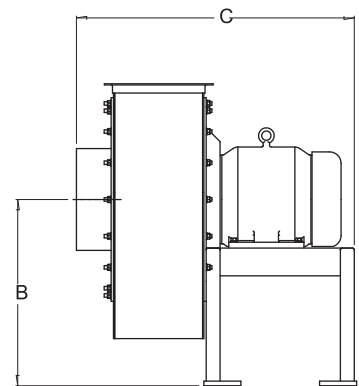

FC Arr4 FANS

KICE INDUSTRIES, INC. / 5500 Mill Heights Drive / Wichita, KS 67219

www.kice.com / sales@kice.com

MODEL #	A	B	C	D	E	F	EST. WEIGHT
FC - 5	15 1/4	9	20 5/8	15 11/16	4 1/2	5 1/4	125
FC - 7	22 3/8	14 1/8	23 13/16	18 1/2	6 3/4	7 1/4	167
FC - 9	28 1/8	17 5/8	27 3/4	25 3/16	8 1/2	9 3/8	315
FC - 11	32 5/8	20 1/8	30	31 1/16	9 3/4	11 1/4	433

NOTES:

DIMENSIONS SHOWN MAY DEPENDING ON JOB REQUIREMENTS

MATERIALS OF CONSTRUCTION PER SPECIFIC JOB

FOOTPRINT UPON REQUEST

MOTOR SIZE PER SPECIFIC JOB

STANDARD ORIENTATION SHOWN, CW ROTATION, VERTICAL UP DISCHARGE

DISCHARGE DIRECTION AND HOUSING ROTATION MAY VARY PER SPECIFIC JOB REQUIREMENTS

SIDE VIEW