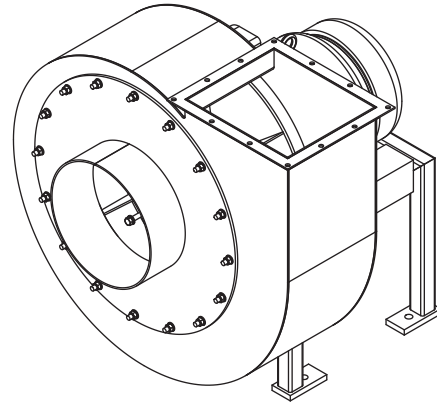

# FC Arr4 FANS

KICE INDUSTRIES, INC. / 5500 Mill Heights Drive / Wichita, KS 67219

www.kice.com / sales@kice.com

TOP VIEW

MODEL #	A	B	C	D	E	F	EST. WEIGHT
FC - 5	15 1/4	9	20 5/8	15 11/16	4 1/2	5 1/4	125
FC - 7	22 3/8	14 1/8	23 13/16	18 1/2	6 3/4	7 1/4	167
FC - 9	28 1/8	17 5/8	27 3/4	25 3/16	8 1/2	9 3/8	315
FC - 11	32 5/8	20 1/8	30	31 1/16	9 3/4	11 1/4	433

FRONT VIEW

**NOTES:**

DIMENSIONS SHOWN MAY DEPENDING ON JOB REQUIREMENTS

MATERIALS OF CONSTRUCTION PER SPECIFIC JOB

FOOTPRINT UPON REQUEST

MOTOR SIZE PER SPECIFIC JOB

STANDARD ORIENTATION SHOWN, CW ROTATION, VERTICAL UP DISCHARGE