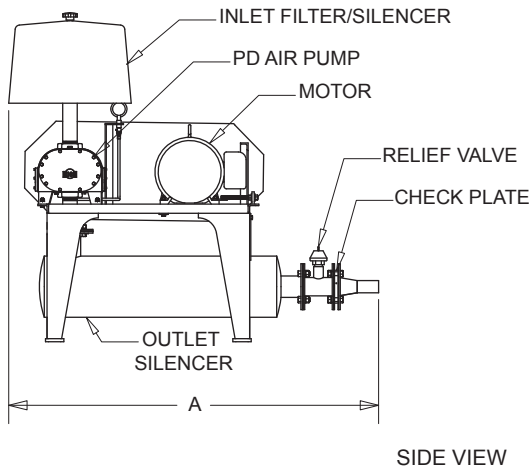

AIR POWER UNIT - KICE PD

KICE INDUSTRIES, INC. / 5500 Mill Heights Drive / Wichita, KS 67219

www.kice.com / sales@kice.com

MODEL #	A	B	C	OUTLET SIZE	WEIGHT (less motor)
PD 2000	60 7/16"	53 13/16"	31"	2"	413
PD 2500	59 3/16"	53 7/16"	31"	3"	438
PD 3000	59 3/16"	59 11/16"	37 1/2"	3"	640
PD 4000	65 1/4"	59 11/16"	37 1/2"	4"	745
PD 5000	79 7/16"	71 7/16"	43 11/16"	5"	1212
PD 6000	90 1/2"	71 7/16"	43 11/16"	6"	1360

TOP VIEW

NOTES:

DIMENSIONS SHOWN MAY VARY DEPENDING ON JOB REQUIREMENTS

KICE OFFERS KICE PD, TUTHILL, DUROFLOW AND SUTORBILT BLOWERS

FRONT VIEW