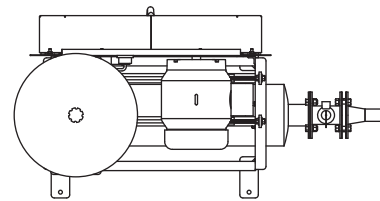

AIR POWER UNIT - KICE PD

KICE INDUSTRIES, INC. / 5500 Mill Heights Drive / Wichita, KS 67219

www.kice.com / sales@kice.com

MODEL #	A	B	C	OUTLET SIZE	WEIGHT (less motor)
PD 2000	60 7/16"	53 13/16"	31"	2"	413
PD 2500	59 3/16"	53 7/16"	31"	3"	438
PD 3000	59 3/16"	59 11/16"	37 1/2"	3"	640
PD 4000	65 1/4"	59 11/16"	37 1/2"	4"	745
PD 5000	79 7/16"	71 7/16"	43 11/16"	5"	1212
PD 6000	90 1/2"	71 7/16"	43 11/16"	6"	1360

TOP VIEW

NOTES:

DIMENSIONS SHOWN MAY VARY DEPENDING ON JOB REQUIREMENTS

KICE OFFERS KICE PD, TUTHILL, DUROFLOW AND SUTORBILT BLOWERS

FRONT VIEW