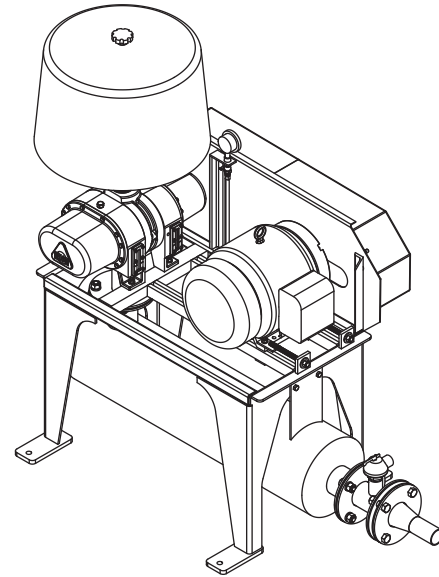

AIR POWER UNIT - KICE PD

KICE INDUSTRIES, INC. / 5500 Mill Heights Drive / Wichita, KS 67219

www.kice.com / sales@kice.com

MODEL #	A	B	C	OUTLET SIZE	WEIGHT (less motor)
PD 2000	60 7/16"	53 13/16"	31"	2"	413
PD 2500	59 3/16"	53 7/16"	31"	3"	438
PD 3000	59 3/16"	59 11/16"	37 1/2"	3"	640
PD 4000	65 1/4"	59 11/16"	37 1/2"	4"	745
PD 5000	79 7/16"	71 7/16"	43 11/16"	5"	1212
PD 6000	90 1/2"	71 7/16"	43 11/16"	6"	1360

TOP VIEW

NOTES:

DIMENSIONS SHOWN MAY VARY DEPENDING ON JOB REQUIREMENTS

KICE OFFERS KICE PD, TUTHILL, DUROFLOW AND SUTORBILT BLOWERS

FRONT VIEW