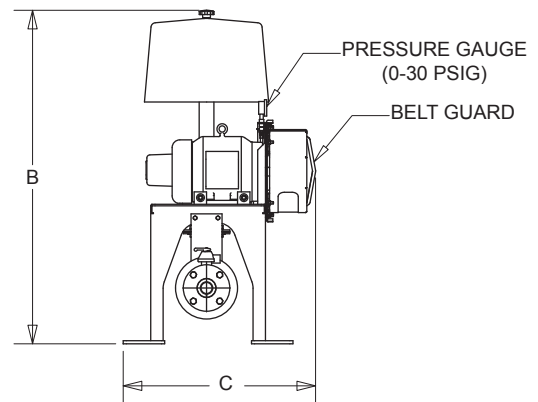

AIR POWER UNIT - KICE PD

KICE INDUSTRIES, INC. / 5500 Mill Heights Drive / Wichita, KS 67219

www.kice.com / sales@kice.com

MODEL #	A	B	C	OUTLET SIZE	WEIGHT (less motor)
PD 2000	60 7/16"	53 13/16"	31"	2"	413
PD 2500	59 3/16"	53 7/16"	31"	3"	438
PD 3000	59 3/16"	59 11/16"	37 1/2"	3"	640
PD 4000	65 1/4"	59 11/16"	37 1/2"	4"	745
PD 5000	79 7/16"	71 7/16"	43 11/16"	5"	1212
PD 6000	90 1/2"	71 7/16"	43 11/16"	6"	1360

TOP VIEW

NOTES:

DIMENSIONS SHOWN MAY VARY DEPENDING ON JOB REQUIREMENTS

KICE OFFERS KICE PD, TUTHILL, DUROFLOW AND SUTORBILT BLOWERS

FRONT VIEW