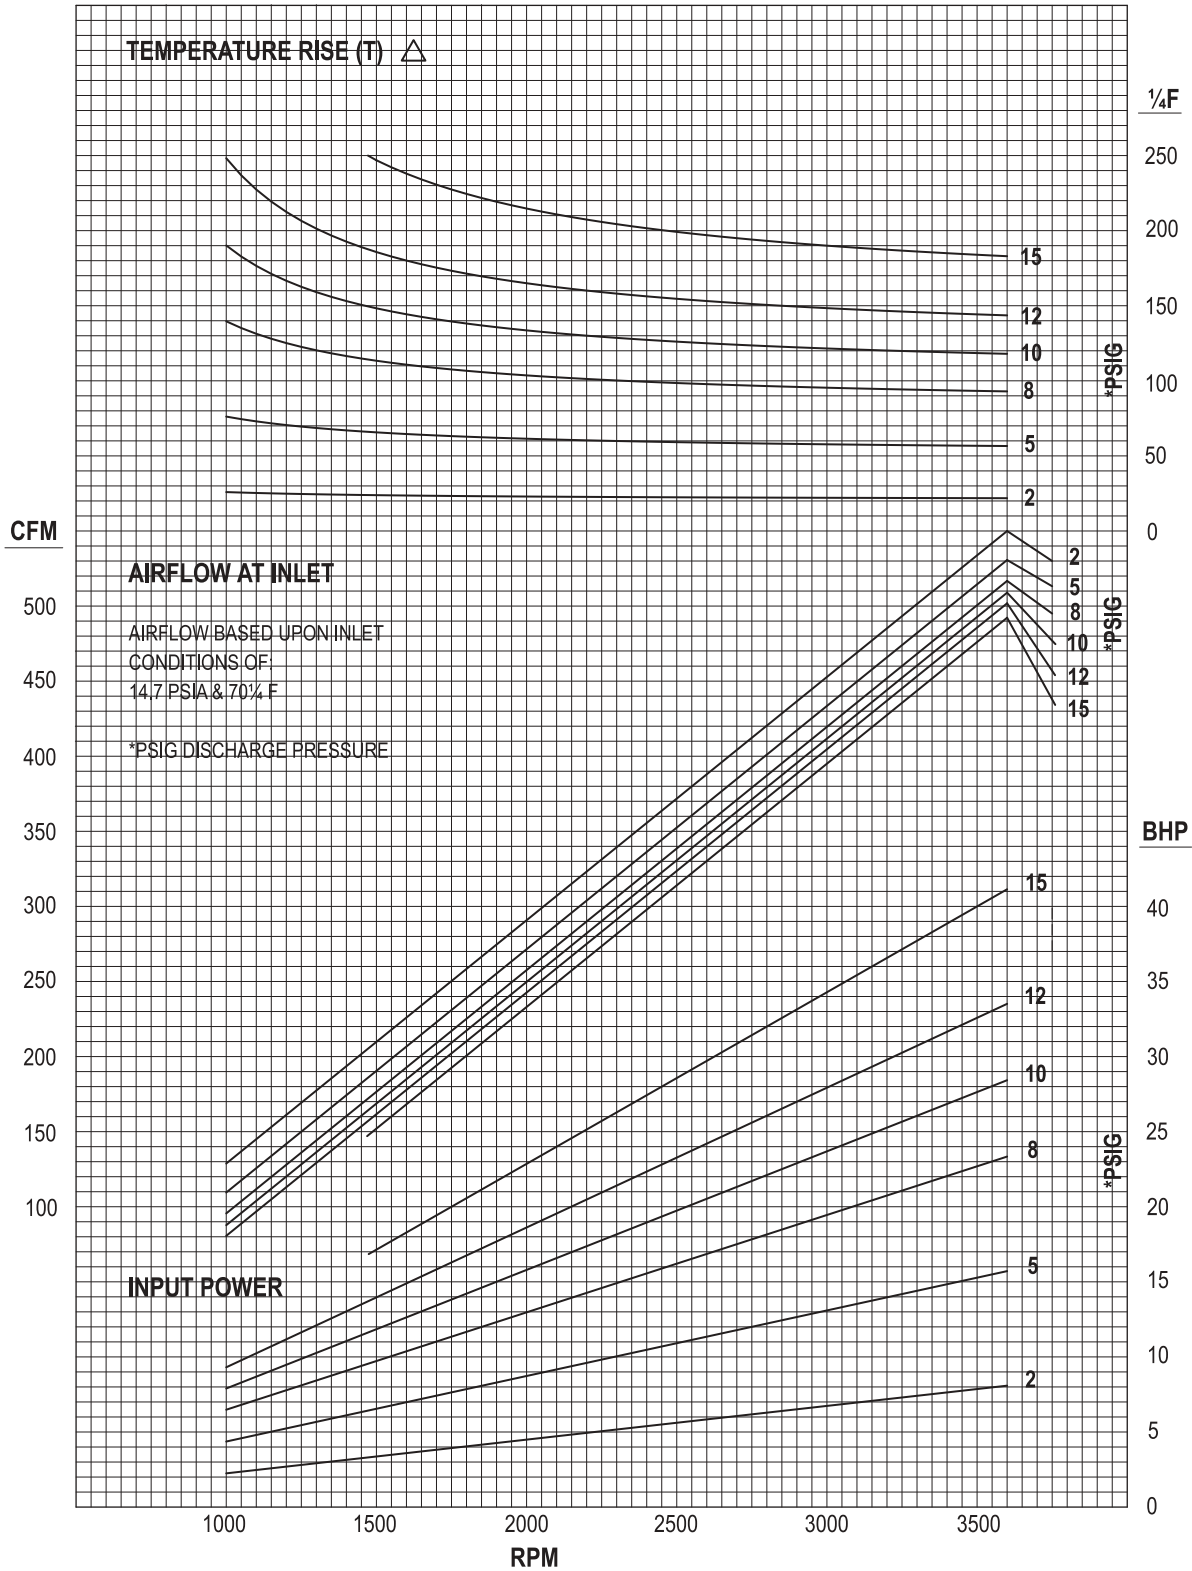

# 3000 KICE PRESSURE CURVE

(.162 CFR DISPLAY)

KICE INDUSTRIES, INC. / 5500 Mill Heights Drive / Wichita, KS 67219

www.kice.com / sales@kice.com

3000 KICE PRESSURE CURVE  
(.162 CFR DISPLAY)  
DWG. NO. 500