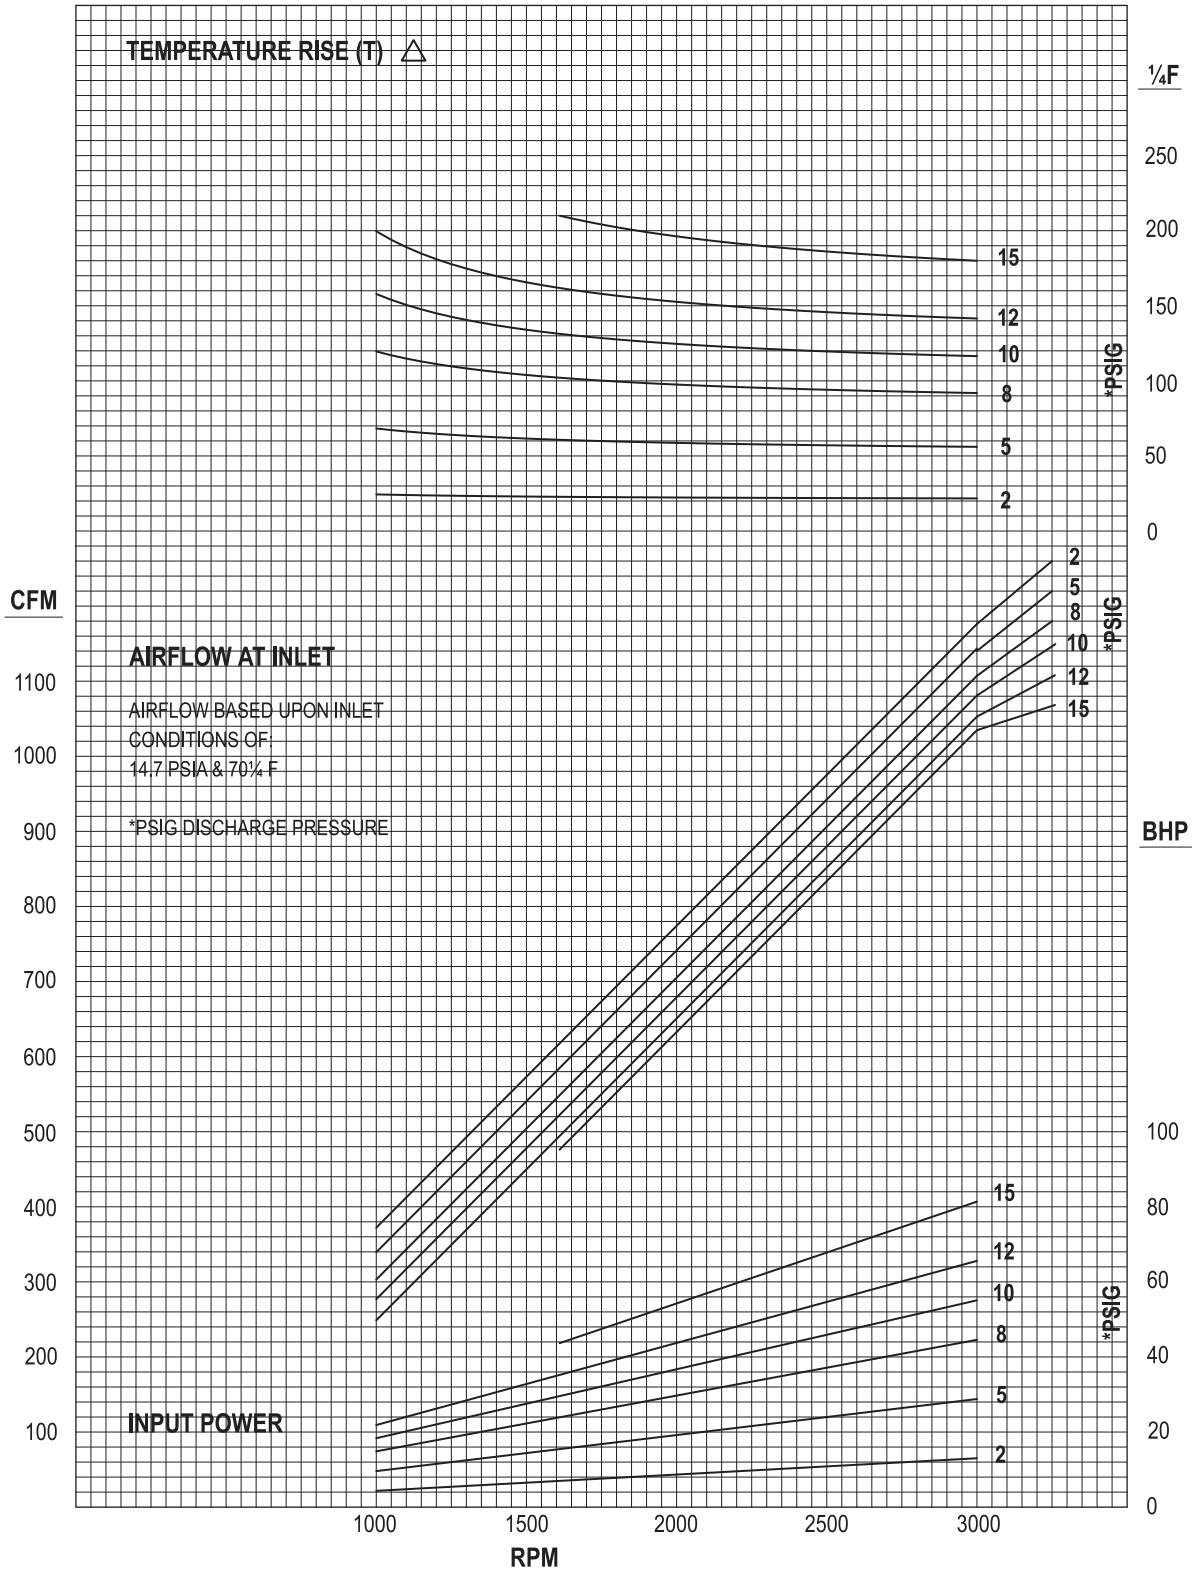

5000 KICE PRESSURE CURVE

(.402 CFR DISPLAY)

KICE INDUSTRIES, INC. / 5500 Mill Heights Drive / Wichita, KS 67219

www.kice.com / sales@kice.com

5000 KICE PRESSURE CURVE
(.402 CFR DISPLAY)

DWG. NO.
7100