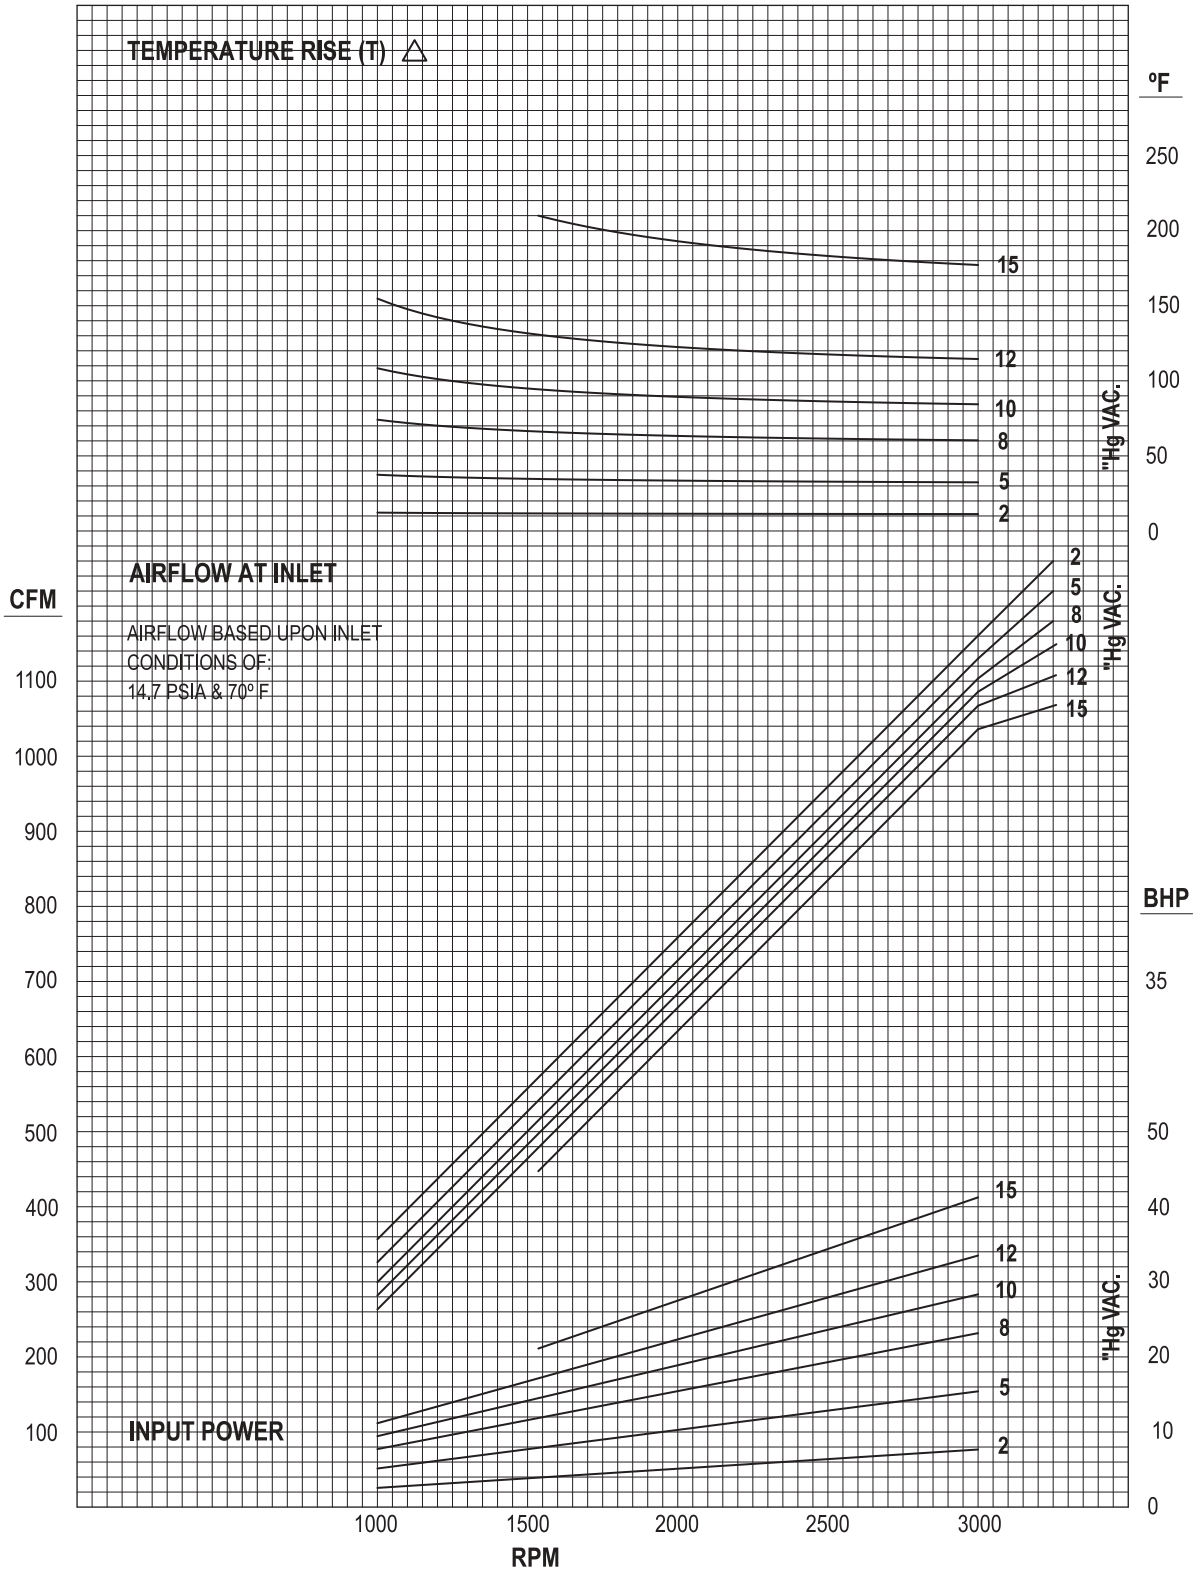

5000 KICE VACUUM CURVE

(.402 CFR DISPLAY)

KICE INDUSTRIES, INC. / 5500 Mill Heights Drive / Wichita, KS 67219

www.kice.com / sales@kice.com

5000 KICE VACUUM CURVE
(.402 CFR DISPLAY)

DWG. NO.
7100