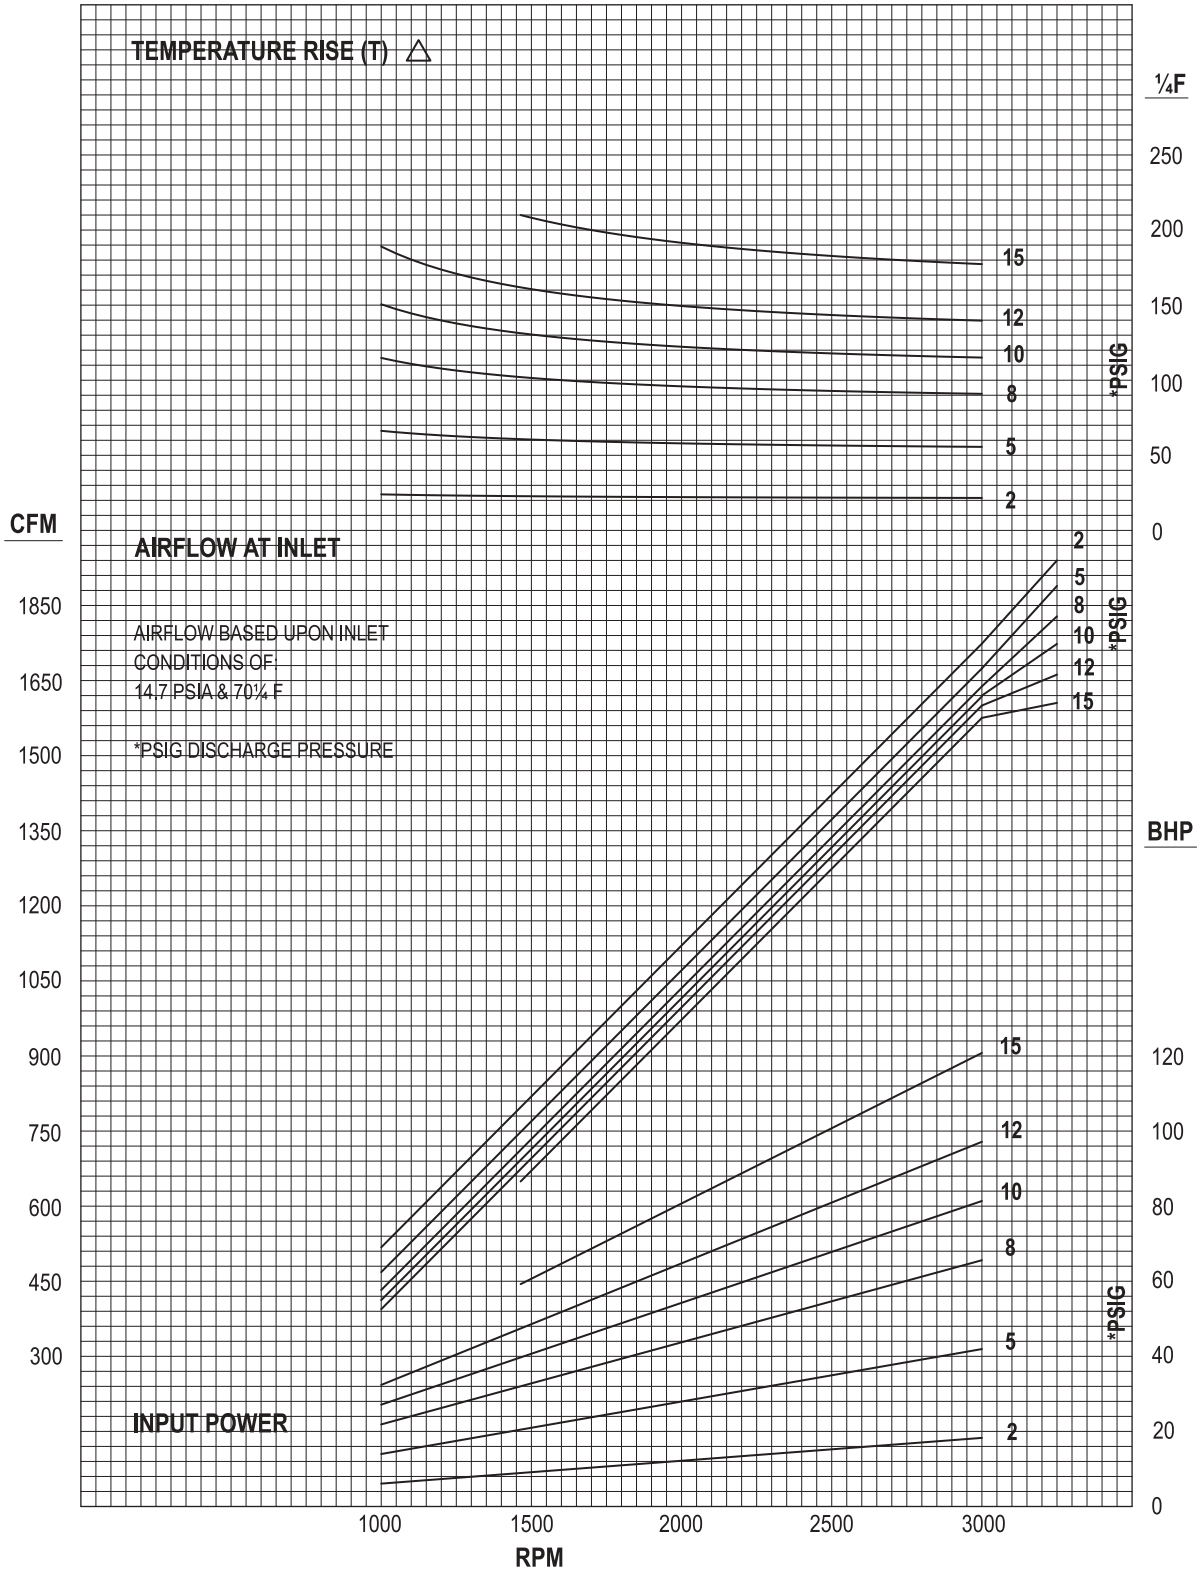

6000 KICE PRESSURE CURVE

(.603 CFR DISPLAY)

KICE INDUSTRIES, INC. / 5500 Mill Heights Drive / Wichita, KS 67219

www.kice.com / sales@kice.com

6000 KICE PRESSURE CURVE
(.603 CFR DISPLAY)
DWG. NO. 500