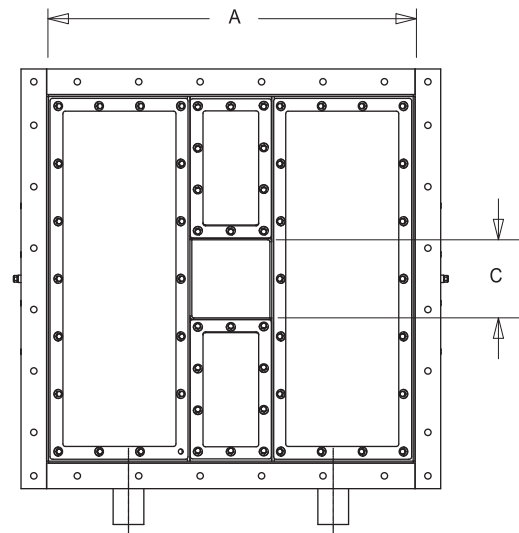

SQUARE FLUIDIZED BIN BOTTOMS

KICE INDUSTRIES, INC. / 5500 Mill Heights Drive / Wichita, KS 67219

www.kice.com / sales@kice.com

FRONT VIEW

MODEL #	PAD SQ FT	A	B	C
BBS 36	9.00	36	16	8
BBS 42	12.25	42	16	10
BBS 48	16.00	48	16	12
BBS 60	25.00	60	16	14
BBS 72	36.00	72	18	15

SIDE VIEW

NOTES:

DIMENSIONS SHOWN ARE ESTIMATES

DETAILED APPROVAL DRAWINGS AVAILABLE UPON REQUEST

APPROXIMATE AIR REQUIRED EQUAL TO 10 X PAD SQ FT

TOP VIEW