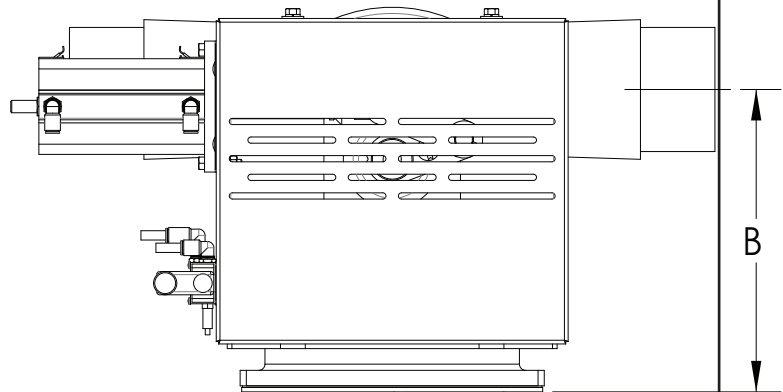

# 68QX DIVERTER VALVES

KICE INDUSTRIES, INC. / 5500 Mill Heights Drive / Wichita, KS 67219

www.kice.com / sales@kice.com

TOP VIEW

MODEL #	A	B	C	D	E
68Q2	22	12 1/8	2	5	6 9/16
68Q2.5	22	12 1/8	2 1/2	5	6 9/16
68Q3	22	12 1/8	3	5	6 9/16
68Q4	22	12 1/8	4	5	6 9/16
68Q5	26	14 1/8	5	6	9
68Q6	28	16 5/8	6	7	10
68Q8	44	18 1/8	8	9 5/8	11 3/4

SIDE VIEW

SIDE VIEW

FRONT VIEW

**NOTES:**

DIMENSIONS SHOWN ARE ESTIMATES

IF LINE SIZES ARE INCREASED BY 1/2" INCREMENTS, BODY DIMENSIONS REMAIN THE SAME

CAST IRON CONSTRUCTION

AIR OPERATED CONTROLS ARE SHOWN. MANUAL CONTROLS OR ELECTRIC ACTUATORS ARE AVAILABLE