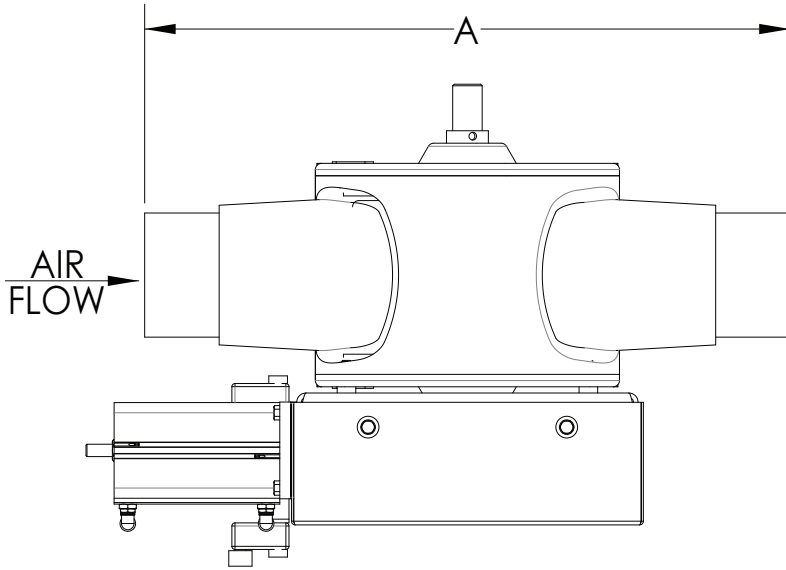

# 68QX DIVERTER VALVES

KICE INDUSTRIES, INC. / 5500 Mill Heights Drive / Wichita, KS 67219

www.kice.com / sales@kice.com

TOP VIEW

MODEL #	A	B	C	D	E
68Q2	22	12 1/8	2	5	6 9/16
68Q2.5	22	12 1/8	2 1/2	5	6 9/16
68Q3	22	12 1/8	3	5	6 9/16
68Q4	22	12 1/8	4	5	6 9/16
68Q5	26	14 1/8	5	6	9
68Q6	28	16 5/8	6	7	10
68Q8	44	18 1/8	8	9 5/8	11 3/4

SIDE VIEW

SIDE VIEW

FRONT VIEW

**NOTES:**

DIMENSIONS SHOWN ARE ESTIMATES

IF LINE SIZES ARE INCREASED BY 1/2" INCREMENTS, BODY DIMENSIONS REMAIN THE SAME

CAST IRON CONSTRUCTION

AIR OPERATED CONTROLS ARE SHOWN. MANUAL CONTROLS OR ELECTRIC ACTUATORS ARE AVAILABLE

68QX Divertor Valves