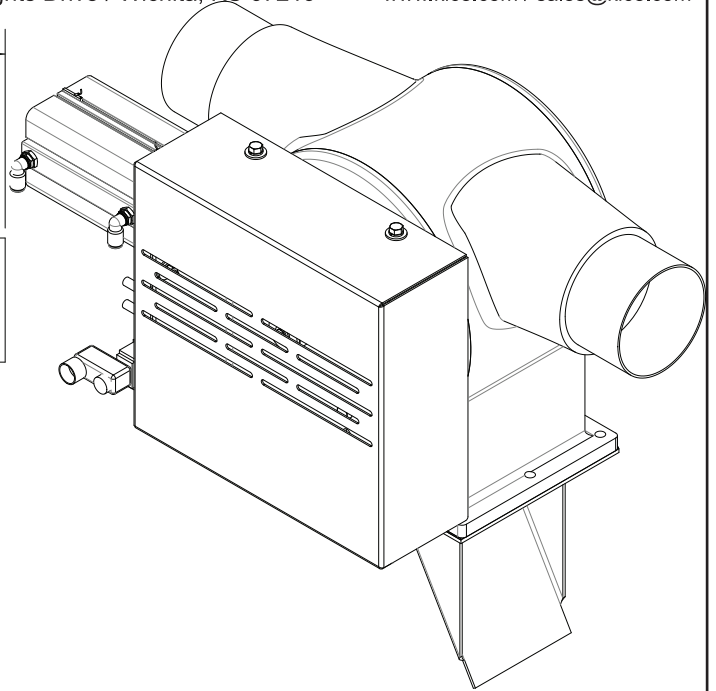

# 68QX DIVERTER VALVES

KICE INDUSTRIES, INC. / 5500 Mill Heights Drive / Wichita, KS 67219

www.kice.com / sales@kice.com

TOP VIEW

MODEL #	A	B	C	D	E
68Q2	22	12 1/8	2	5	6 9/16
68Q2.5	22	12 1/8	2 1/2	5	6 9/16
68Q3	22	12 1/8	3	5	6 9/16
68Q4	22	12 1/8	4	5	6 9/16
68Q5	26	14 1/8	5	6	9
68Q6	28	16 5/8	6	7	10
68Q8	44	18 1/8	8	9 5/8	11 3/4

SIDE VIEW

SIDE VIEW

FRONT VIEW

**NOTES:**

DIMENSIONS SHOWN ARE ESTIMATES

IF LINE SIZES ARE INCREASED BY 1/2" INCREMENTS, BODY DIMENSIONS REMAIN THE SAME

CAST IRON CONSTRUCTION

AIR OPERATED CONTROLS ARE SHOWN. MANUAL CONTROLS OR ELECTRIC ACTUATORS ARE AVAILABLE