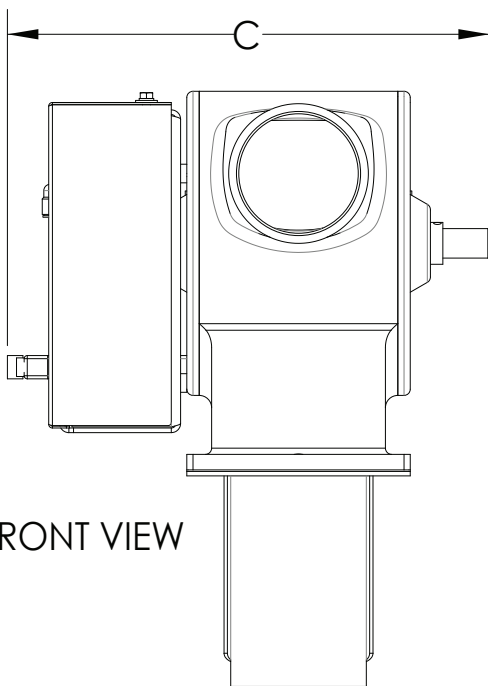

# 68QX DIVERTER VALVES

KICE INDUSTRIES, INC. / 5500 Mill Heights Drive / Wichita, KS 67219

www.kice.com / sales@kice.com

TOP VIEW

MODEL #	A	B	C	D	E
68Q2	22	12 1/8	2	5	6 9/16
68Q2.5	22	12 1/8	2 1/2	5	6 9/16
68Q3	22	12 1/8	3	5	6 9/16
68Q4	22	12 1/8	4	5	6 9/16
68Q5	26	14 1/8	5	6	9
68Q6	28	16 5/8	6	7	10
68Q8	44	18 1/8	8	9 5/8	11 3/4

SIDE VIEW

SIDE VIEW

FRONT VIEW

**NOTES:**

DIMENSIONS SHOWN ARE ESTIMATES

IF LINE SIZES ARE INCREASED BY 1/2" INCREMENTS, BODY DIMENSIONS REMAIN THE SAME

CAST IRON CONSTRUCTION

AIR OPERATED CONTROLS ARE SHOWN. MANUAL CONTROLS OR ELECTRIC ACTUATORS ARE AVAILABLE