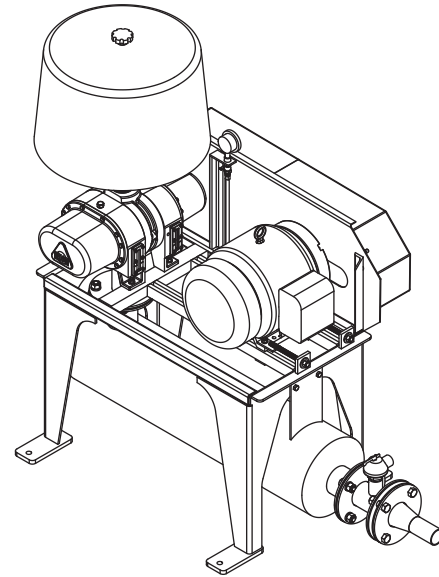

# AIR POWER UNIT - TUTHILL

KICE INDUSTRIES, INC. / 5500 Mill Heights Drive / Wichita, KS 67219

www.kice.com / sales@kice.com

SIDE VIEW

MODEL #	A	B	C	OUTLET SIZE	WEIGHT (less motor)
MD 3202	60 1/2"	53 3/8"	30 3/16"	1 1/2"	384
MD 3204	60 7/16"	54 3/8"	30 13/16"	2"	409
MD 3206	60 7/16"	54 1/8"	30 13/16"	2 1/2"	419
MD 4006	59 3/16"	59 3/16"	37 5/16"	3"	475
MD 4009	59 3/16"	59 3/16"	37 5/16"	3"	485
MD 4012	77 7/8"	63 3/16"	43 1/2"	4"	641
MD 5507	65 1/4"	64 7/16"	37 5/16"	4"	747
MD 5509	76 9/16"	71 7/8"	43 1/2"	5"	1020
MD 5511	76 9/16"	71 7/8"	43 1/2"	5"	1073
MD 5514	90 1/2"	74 11/16"	43 1/2"	6"	1232

TOP VIEW

**NOTES:**

DIMENSIONS SHOWN MAY VARY DEPENDING ON JOB REQUIREMENTS

KICE OFFERS KICE PD, TUTHILL, DUROFLOW AND SUTORBILT BLOWERS

FRONT VIEW