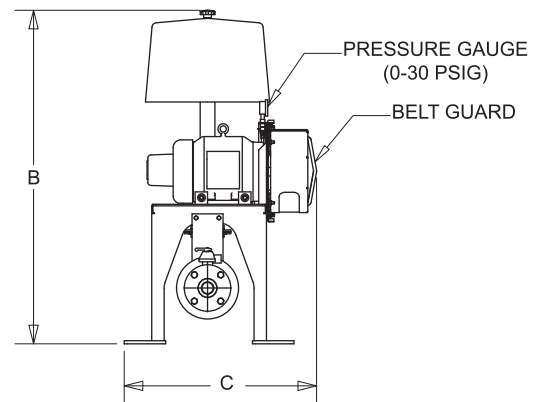

AIR POWER UNIT - TUTHILL

KICE INDUSTRIES, INC. / 5500 Mill Heights Drive / Wichita, KS 67219

www.kice.com / sales@kice.com

MODEL #	A	B	C	OUTLET SIZE	WEIGHT (less motor)
MD 3202	60 1/2"	53 3/8"	30 3/16"	1 1/2"	384
MD 3204	60 7/16"	54 3/8"	30 13/16"	2"	409
MD 3206	60 7/16"	54 1/8"	30 13/16"	2 1/2"	419
MD 4006	59 3/16"	59 3/16"	37 5/16"	3"	475
MD 4009	59 3/16"	59 3/16"	37 5/16"	3"	485
MD 4012	77 7/8"	63 3/16"	43 1/2"	4"	641
MD 5507	65 1/4"	64 7/16"	37 5/16"	4"	747
MD 5509	76 9/16"	71 7/8"	43 1/2"	5"	1020
MD 5511	76 9/16"	71 7/8"	43 1/2"	5"	1073
MD 5514	90 1/2"	74 11/16"	43 1/2"	6"	1232

NOTES:

DIMENSIONS SHOWN MAY VARY DEPENDING ON JOB REQUIREMENTS

KICE OFFERS KICE PD, TUTHILL, DUROFLOW AND SUTORBILT BLOWERS

FRONT VIEW