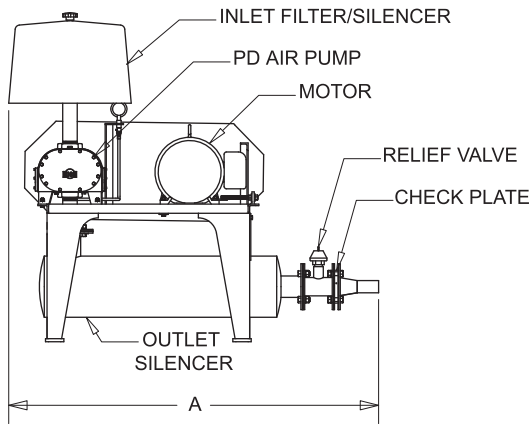

# AIR POWER UNIT - TUTHILL

KICE INDUSTRIES, INC. / 5500 Mill Heights Drive / Wichita, KS 67219

www.kice.com / sales@kice.com

SIDE VIEW

MODEL #	A	B	C	OUTLET SIZE	WEIGHT (less motor)
MD 3202	60 1/2"	53 3/8"	30 3/16"	1 1/2"	384
MD 3204	60 7/16"	54 3/8"	30 13/16"	2"	409
MD 3206	60 7/16"	54 1/8"	30 13/16"	2 1/2"	419
MD 4006	59 3/16"	59 3/16"	37 5/16"	3"	475
MD 4009	59 3/16"	59 3/16"	37 5/16"	3"	485
MD 4012	77 7/8"	63 3/16"	43 1/2"	4"	641
MD 5507	65 1/4"	64 7/16"	37 5/16"	4"	747
MD 5509	76 9/16"	71 7/8"	43 1/2"	5"	1020
MD 5511	76 9/16"	71 7/8"	43 1/2"	5"	1073
MD 5514	90 1/2"	74 11/16"	43 1/2"	6"	1232

TOP VIEW

**NOTES:**

DIMENSIONS SHOWN MAY VARY DEPENDING ON JOB REQUIREMENTS

KICE OFFERS KICE PD, TUTHILL, DUROFLOW AND SUTORBILT BLOWERS

FRONT VIEW