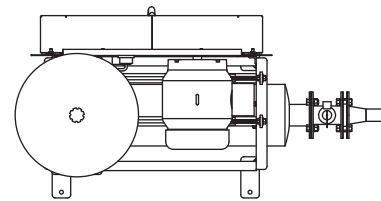

# AIR POWER UNIT - TUTHILL

KICE INDUSTRIES, INC. / 5500 Mill Heights Drive / Wichita, KS 67219

www.kice.com / sales@kice.com

SIDE VIEW

MODEL #	A	B	C	OUTLET SIZE	WEIGHT (less motor)
MD 3202	60 1/2"	53 3/8"	30 3/16"	1 1/2"	384
MD 3204	60 7/16"	54 3/8"	30 13/16"	2"	409
MD 3206	60 7/16"	54 1/8"	30 13/16"	2 1/2"	419
MD 4006	59 3/16"	59 3/16"	37 5/16"	3"	475
MD 4009	59 3/16"	59 3/16"	37 5/16"	3"	485
MD 4012	77 7/8"	63 3/16"	43 1/2"	4"	641
MD 5507	65 1/4"	64 7/16"	37 5/16"	4"	747
MD 5509	76 9/16"	71 7/8"	43 1/2"	5"	1020
MD 5511	76 9/16"	71 7/8"	43 1/2"	5"	1073
MD 5514	90 1/2"	74 11/16"	43 1/2"	6"	1232