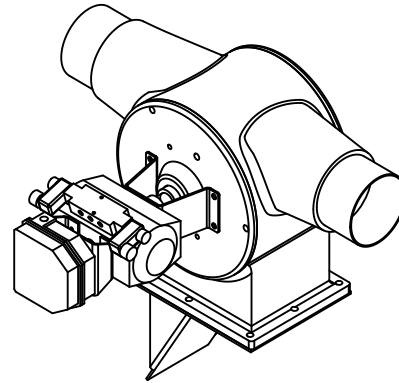

# 68Q BIN FILL VALVES

KICE INDUSTRIES, INC. / 5500 Mill Heights Drive / Wichita, KS 67219

www.kice.com / sales@kice.com

TOP VIEW

MODEL #	A	B	C	D	E
68Q2	22	12 1/8	2	5	6 9/16
68Q2.5	22	12 1/8	2 1/2	5	6 9/16
68Q3	22	12 1/8	3	5	6 9/16
68Q4	22	12 1/8	4	5	6 9/16
68Q5	26	14 1/8	5	6	9
68Q6	28	16 5/8	6	7	10
68Q8	44	18 1/8	8	9 5/8	11 3/4

FRONT VIEW

**NOTES:**

DIMENSIONS SHOWN ARE ESTIMATES

IF LINE SIZES ARE INCREASED BY 1/2" INCREMENTS, BODY DIMENSIONS REMAIN THE SAME

CAST IRON CONSTRUCTION

AIR OPERATED CONTROLS ARE SHOWN. MANUAL CONTROLS OR ELECTRIC ACTUATORS ARE AVAILABLE

SIDE VIEW