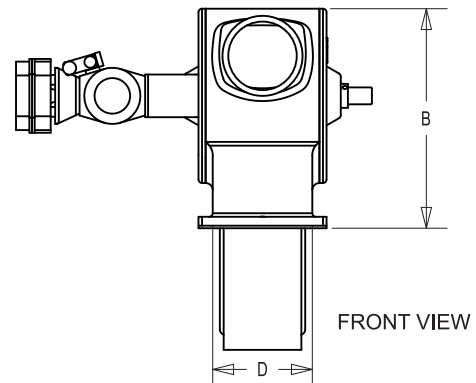

# 68Q BIN FILL VALVES

KICE INDUSTRIES, INC. / 5500 Mill Heights Drive / Wichita, KS 67219

www.kice.com / sales@kice.com

TOP VIEW

MODEL #	A	B	C	D	E
68Q2	22	12 1/8	2	5	6 9/16
68Q2.5	22	12 1/8	2 1/2	5	6 9/16
68Q3	22	12 1/8	3	5	6 9/16
68Q4	22	12 1/8	4	5	6 9/16
68Q5	26	14 1/8	5	6	9
68Q6	28	16 5/8	6	7	10
68Q8	44	18 1/8	8	9 5/8	11 3/4

FRONT VIEW

**NOTES:**

DIMENSIONS SHOWN ARE ESTIMATES

IF LINE SIZES ARE INCREASED BY 1/2" INCREMENTS, BODY DIMENSIONS REMAIN THE SAME

CAST IRON CONSTRUCTION

AIR OPERATED CONTROLS ARE SHOWN. MANUAL CONTROLS OR ELECTRIC ACTUATORS ARE AVAILABLE

SIDE VIEW