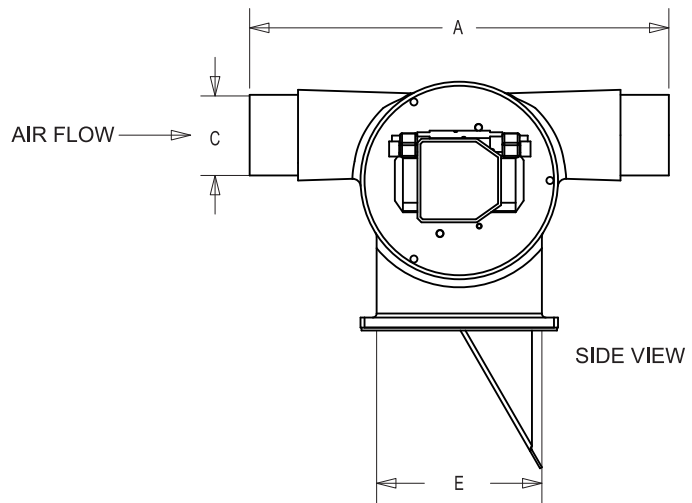

# 68Q BIN FILL VALVES

KICE INDUSTRIES, INC. / 5500 Mill Heights Drive / Wichita, KS 67219

www.kice.com / sales@kice.com

TOP VIEW

MODEL #	A	B	C	D	E
68Q2	22	12 1/8	2	5	6 9/16
68Q2.5	22	12 1/8	2 1/2	5	6 9/16
68Q3	22	12 1/8	3	5	6 9/16
68Q4	22	12 1/8	4	5	6 9/16
68Q5	26	14 1/8	5	6	9
68Q6	28	16 5/8	6	7	10
68Q8	44	18 1/8	8	9 5/8	11 3/4

FRONT VIEW

**NOTES:**

DIMENSIONS SHOWN ARE ESTIMATES

IF LINE SIZES ARE INCREASED BY 1/2" INCREMENTS, BODY DIMENSIONS REMAIN THE SAME

CAST IRON CONSTRUCTION

AIR OPERATED CONTROLS ARE SHOWN. MANUAL CONTROLS OR ELECTRIC ACTUATORS ARE AVAILABLE

SIDE VIEW