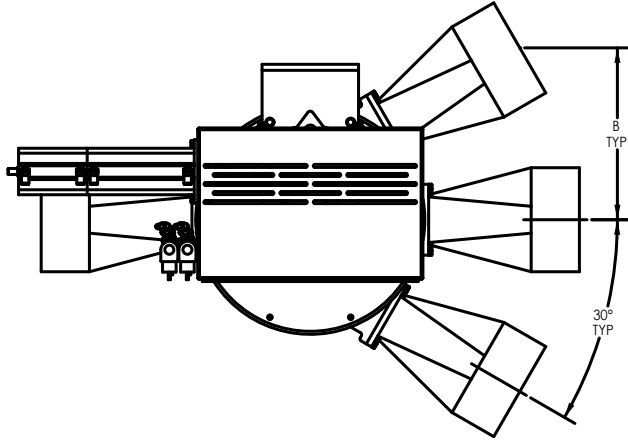

67QX-3 DIVERTER VALVES

KICE INDUSTRIES, INC. / 5500 Mill Heights Drive / Wichita, KS 67219

www.kice.com / sales@kice.com

SIDE VIEW

Model #	A	B	C	Est. Weight
67Q3-3	25 1/16"	8 1/4"	16 15/16"	136
67Q4-3	24 1/2"	8/18"	19 1/4"	161
67Q5-3	28 1/2"	9 5/8"	21 3/8"	246
67Q6-3	34"	11 3/8"	23 7/16"	410
67Q8-3	44 5/8"	14 1/4"	28 5/16"	692
67Q10-3	56"	18 11/16"	29 15/16"	700

TOP VIEW

NOTES:

DIMENSIONS SHOWN ARE ESTIMATES

IF LINE SIZES ARE INCREASED BY 1/2" INCREMENTS, BODY DIMENSIONS REMAIN THE SAME

CAST IRON CONSTRUCTION

AIR OPERATED CONTROLS ARE SHOWN. MANUAL CONTROLS OR ELECTRIC ACTUATORS ARE AVAILABLE

FRONT VIEW