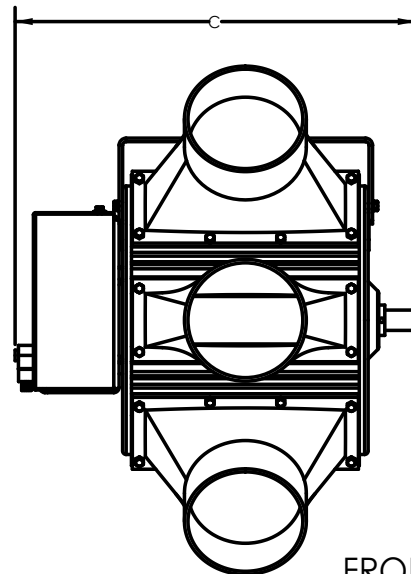

67QX-3 DIVERTER VALVES

KICE INDUSTRIES, INC. / 5500 Mill Heights Drive / Wichita, KS 67219

www.kice.com / sales@kice.com

SIDE VIEW

Model #	A	B	C	Est. Weight
67Q3-3	25 1/16"	8 1/4"	16 15/16"	136
67Q4-3	24 1/2"	8/18"	19 1/4"	161
67Q5-3	28 1/2"	9 5/8"	21 3/8"	246
67Q6-3	34"	11 3/8"	23 7/16"	410
67Q8-3	44 5/8"	14 1/4"	28 5/16"	692
67Q10-3	56"	18 11/16"	29 15/16"	700

TOP VIEW

NOTES:

DIMENSIONS SHOWN ARE ESTIMATES

IF LINE SIZES ARE INCREASED BY 1/2" INCREMENTS, BODY DIMENSIONS REMAIN THE SAME

CAST IRON CONSTRUCTION

AIR OPERATED CONTROLS ARE SHOWN. MANUAL CONTROLS OR ELECTRIC ACTUATORS ARE AVAILABLE

FRONT VIEW