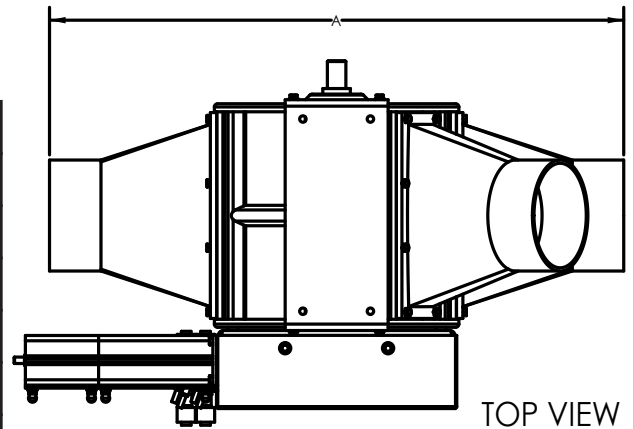

67QX-3 DIVERTER VALVES

KICE INDUSTRIES, INC. / 5500 Mill Heights Drive / Wichita, KS 67219

www.kice.com / sales@kice.com

SIDE VIEW

Model #	A	B	C	Est. Weight
67Q3-3	25 1/16"	8 1/4"	16 15/16"	136
67Q4-3	24 1/2"	8/18"	19 1/4"	161
67Q5-3	28 1/2"	9 5/8"	21 3/8"	246
67Q6-3	34"	11 3/8"	23 7/16"	410
67Q8-3	44 5/8"	14 1/4"	28 5/16"	692
67Q10-3	56"	18 11/16"	29 15/16"	700

TOP VIEW

NOTES:

DIMENSIONS SHOWN ARE ESTIMATES

IF LINE SIZES ARE INCREASED BY 1/2" INCREMENTS, BODY DIMENSIONS REMAIN THE SAME

CAST IRON CONSTRUCTION

AIR OPERATED CONTROLS ARE SHOWN. MANUAL CONTROLS OR ELECTRIC ACTUATORS ARE AVAILABLE

FRONT VIEW