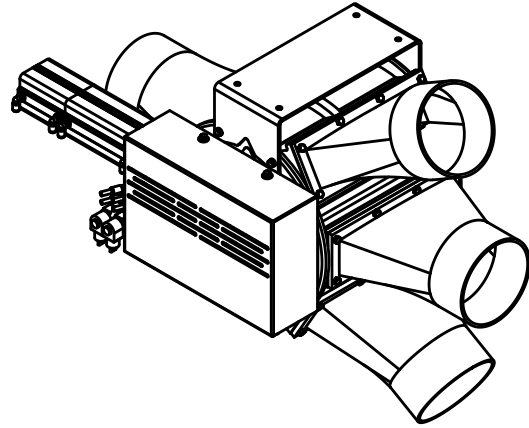

67QX-3 DIVERTER VALVES

KICE INDUSTRIES, INC. / 5500 Mill Heights Drive / Wichita, KS 67219

www.kice.com / sales@kice.com

SIDE VIEW

Model #	A	B	C	Est. Weight
67Q3-3	25 1/16"	8 1/4"	16 15/16"	136
67Q4-3	24 1/2"	8/18"	19 1/4"	161
67Q5-3	28 1/2"	9 5/8"	21 3/8"	246
67Q6-3	34"	11 3/8"	23 7/16"	410
67Q8-3	44 5/8"	14 1/4"	28 5/16"	692
67Q10-3	56"	18 11/16"	29 15/16"	700

TOP VIEW

NOTES:

DIMENSIONS SHOWN ARE ESTIMATES

IF LINE SIZES ARE INCREASED BY 1/2" INCREMENTS, BODY DIMENSIONS REMAIN THE SAME

CAST IRON CONSTRUCTION

AIR OPERATED CONTROLS ARE SHOWN. MANUAL CONTROLS OR ELECTRIC ACTUATORS ARE AVAILABLE