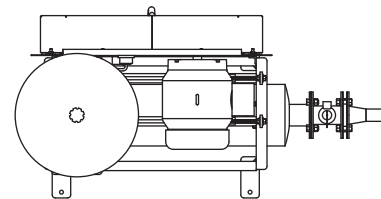

# AIR POWER UNIT - SUTORBILT

KICE INDUSTRIES, INC. / 5500 Mill Heights Drive / Wichita, KS 67219

www.kice.com / sales@kice.com

SIDE VIEW

MODEL #	A	B	C	OUTLET SIZE	WEIGHT (less motor)
2M	60 15/16"	51"	30 13/16"	1"	300
2L	60 7/8"	50 7/8"	30 13/16"	2"	303
3L	61 1/4"	52 1/2"	30 13/16"	2 1/2"	359
3M	61 1/4"	52 3/4"	30 13/16"	2"	343
3H	61 5/16"	52 3/4"	30 13/16"	1"	335
4L	60 1/4"	54"	30 13/16"	3"	421
4M	61 1/2"	54 1/16"	30 13/16"	2 1/2"	391
4H	61 5/16"	54 5/16"	30 13/16"	1 1/2"	367
5L	67 5/8"	61 3/8"	37 5/16"	4"	637
5M	67 5/8"	57 5/8"	37 5/16"	4"	604
5H	62 5/16"	57 13/16"	37 5/16"	2 1/2"	509
6L	90 5/16"	70 7/16"	43 1/2"	6"	1222
6M	67 5/8"	61 3/8"	37 5/16"	4"	793
6M	78 9/16"	68 13/16"	43 1/2"	5"	1019
6H	61 9/16"	60 5/16"	37 5/16"	3"	698
7M	90 1/2"	73 11/16"	43 1/2"	6"	1328
7H	70 15/16"	71 7/16"	43 1/2"	4"	990
8H	70 15/16"	71 7/16"	43 1/2"	4"	1287

**NOTES:**

DIMENSIONS SHOWN MAY VARY DEPENDING ON JOB REQUIREMENTS

KICE OFFERS KICE PD, TUTHILL, DUROFLOW AND SUTORBILT BLOWERS

TOP VIEW

FRONT VIEW