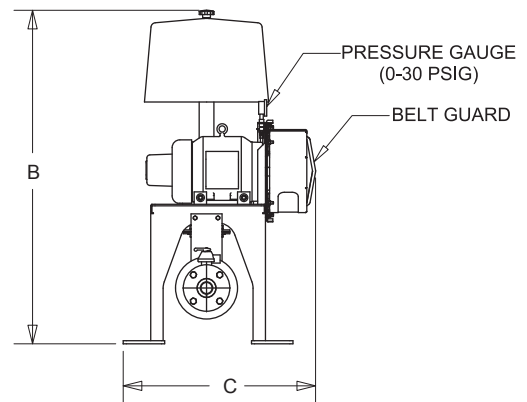

# AIR POWER UNIT - SUTORBILT

KICE INDUSTRIES, INC. / 5500 Mill Heights Drive / Wichita, KS 67219

www.kice.com / sales@kice.com

SIDE VIEW

MODEL #	A	B	C	OUTLET SIZE	WEIGHT (less motor)
2M	60 15/16"	51"	30 13/16"	1"	300
2L	60 7/8"	50 7/8"	30 13/16"	2"	303
3L	61 1/4"	52 1/2"	30 13/16"	2 1/2"	359
3M	61 1/4"	52 3/4"	30 13/16"	2"	343
3H	61 5/16"	52 3/4"	30 13/16"	1"	335
4L	60 1/4"	54"	30 13/16"	3"	421
4M	61 1/2"	54 1/16"	30 13/16"	2 1/2"	391
4H	61 5/16"	54 5/16"	30 13/16"	1 1/2"	367
5L	67 5/8"	61 3/8"	37 5/16"	4"	637
5M	67 5/8"	57 5/8"	37 5/16"	4"	604
5H	62 5/16"	57 13/16"	37 5/16"	2 1/2"	509
6L	90 5/16"	70 7/16"	43 1/2"	6"	1222
6M	67 5/8"	61 3/8"	37 5/16"	4"	793
6M	78 9/16"	68 13/16"	43 1/2"	5"	1019
6H	61 9/16"	60 5/16"	37 5/16"	3"	698
7M	90 1/2"	73 11/16"	43 1/2"	6"	1328
7H	70 15/16"	71 7/16"	43 1/2"	4"	990
8H	70 15/16"	71 7/16"	43 1/2"	4"	1287

**NOTES:**

DIMENSIONS SHOWN MAY VARY DEPENDING ON JOB REQUIREMENTS

KICE OFFERS KICE PD, TUTHILL, DUROFLOW AND SUTORBILT BLOWERS

TOP VIEW

FRONT VIEW