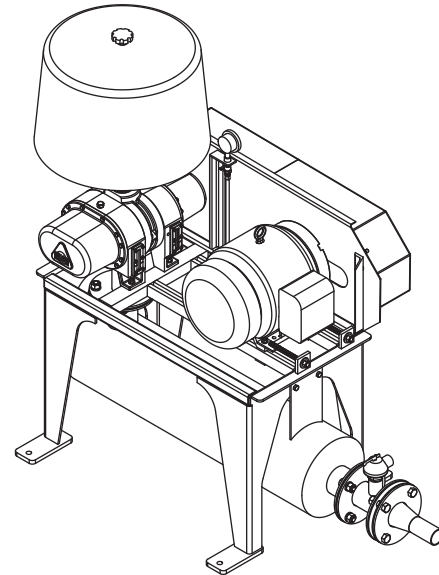

# AIR POWER UNIT - SUTORBILT

KICE INDUSTRIES, INC. / 5500 Mill Heights Drive / Wichita, KS 67219

www.kice.com / sales@kice.com

SIDE VIEW

MODEL #	A	B	C	OUTLET SIZE	WEIGHT (less motor)
2M	60 15/16"	51"	30 13/16"	1"	300
2L	60 7/8"	50 7/8"	30 13/16"	2"	303
3L	61 1/4"	52 1/2"	30 13/16"	2 1/2"	359
3M	61 1/4"	52 3/4"	30 13/16"	2"	343
3H	61 5/16"	52 3/4"	30 13/16"	1"	335
4L	60 1/4"	54"	30 13/16"	3"	421
4M	61 1/2"	54 1/16"	30 13/16"	2 1/2"	391
4H	61 5/16"	54 5/16"	30 13/16"	1 1/2"	367
5L	67 5/8"	61 3/8"	37 5/16"	4"	637
5M	67 5/8"	57 5/8"	37 5/16"	4"	604
5H	62 5/16"	57 13/16"	37 5/16"	2 1/2"	509
6L	90 5/16"	70 7/16"	43 1/2"	6"	1222
6M	67 5/8"	61 3/8"	37 5/16"	4"	793
6M	78 9/16"	68 13/16"	43 1/2"	5"	1019
6H	61 9/16"	60 5/16"	37 5/16"	3"	698
7M	90 1/2"	73 11/16"	43 1/2"	6"	1328
7H	70 15/16"	71 7/16"	43 1/2"	4"	990
8H	70 15/16"	71 7/16"	43 1/2"	4"	1287

**NOTES:**

DIMENSIONS SHOWN MAY VARY DEPENDING ON JOB REQUIREMENTS

KICE OFFERS KICE PD, TUTHILL, DUROFLOW AND SUTORBILT BLOWERS

TOP VIEW

FRONT VIEW