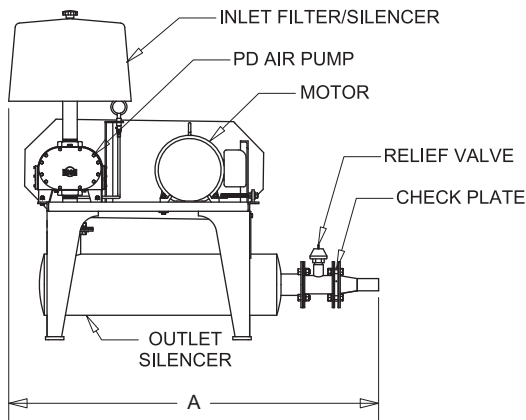

# AIR POWER UNIT - SUTORBILT

KICE INDUSTRIES, INC. / 5500 Mill Heights Drive / Wichita, KS 67219

www.kice.com / sales@kice.com

SIDE VIEW

MODEL #	A	B	C	OUTLET SIZE	WEIGHT (less motor)
2M	60 15/16"	51"	30 13/16"	1"	300
2L	60 7/8"	50 7/8"	30 13/16"	2"	303
3L	61 1/4"	52 1/2"	30 13/16"	2 1/2"	359
3M	61 1/4"	52 3/4"	30 13/16"	2"	343
3H	61 5/16"	52 3/4"	30 13/16"	1"	335
4L	60 1/4"	54"	30 13/16"	3"	421
4M	61 1/2"	54 1/16"	30 13/16"	2 1/2"	391
4H	61 5/16"	54 5/16"	30 13/16"	1 1/2"	367
5L	67 5/8"	61 3/8"	37 5/16"	4"	637
5M	67 5/8"	57 5/8"	37 5/16"	4"	604
5H	62 5/16"	57 13/16"	37 5/16"	2 1/2"	509
6L	90 5/16"	70 7/16"	43 1/2"	6"	1222
6M	67 5/8"	61 3/8"	37 5/16"	4"	793
6M	78 9/16"	68 13/16"	43 1/2"	5"	1019
6H	61 9/16"	60 5/16"	37 5/16"	3"	698
7M	90 1/2"	73 11/16"	43 1/2"	6"	1328
7H	70 15/16"	71 7/16"	43 1/2"	4"	990
8H	70 15/16"	71 7/16"	43 1/2"	4"	1287

**NOTES:**

DIMENSIONS SHOWN MAY VARY DEPENDING ON JOB REQUIREMENTS

KICE OFFERS KICE PD, TUTHILL, DUROFLOW AND SUTORBILT BLOWERS

TOP VIEW

FRONT VIEW