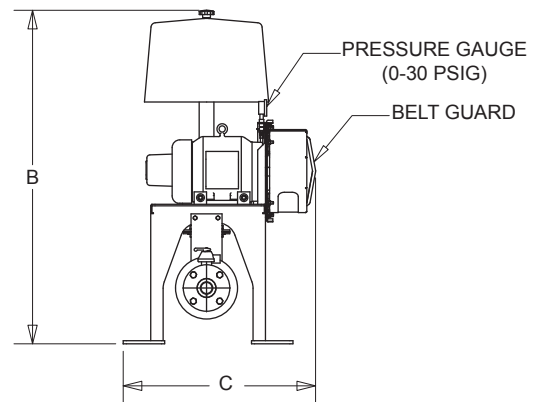

AIR POWER UNIT - KICE PD

KICE INDUSTRIES, INC. / 5500 Mill Heights Drive / Park City, KS 67219 www.kice.com / sales@kice.com

MODEL #	A	B	C	OUTLET SIZE	WEIGHT (less motor)
PD 2000	60 7/16"	53 13/16"	31"	2"	413
PD 2500	59 3/16"	53 7/16"	31"	3"	438
PD 3000	59 3/16"	59 11/16"	37 1/2"	3"	640
PD 4000	65 1/4"	59 11/16"	37 1/2"	4"	745
PD 5000	79 7/16"	71 7/16"	43 11/16"	5"	1212
PD 6000	90 1/2"	71 7/16"	43 11/16"	6"	1360

NOTES:

DIMENSIONS SHOWN MAY VARY DEPENDING ON JOB REQUIREMENTS

KICE OFFERS KICE PD, TUTHILL, DUROFLOW AND SUTORBILT BLOWERS

FRONT VIEW