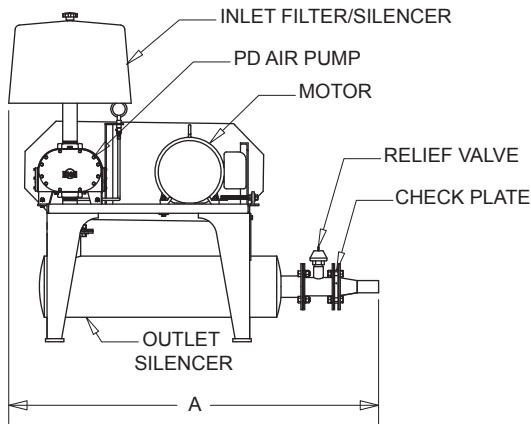

# AIR POWER UNIT - KICE PD

KICE INDUSTRIES, INC. / 5500 Mill Heights Drive / Park City, KS 67219 [www.kice.com](http://www.kice.com) / [sales@kice.com](mailto:sales@kice.com)

SIDE VIEW

| MODEL # | A        | B         | C         | OUTLET SIZE | WEIGHT (less motor) |
|---------|----------|-----------|-----------|-------------|---------------------|
| PD 2000 | 60 7/16" | 53 13/16" | 31"       | 2"          | 413                 |
| PD 2500 | 59 3/16" | 53 7/16"  | 31"       | 3"          | 438                 |
| PD 3000 | 59 3/16" | 59 11/16" | 37 1/2"   | 3"          | 640                 |
| PD 4000 | 65 1/4"  | 59 11/16" | 37 1/2"   | 4"          | 745                 |
| PD 5000 | 79 7/16" | 71 7/16"  | 43 11/16" | 5"          | 1212                |
| PD 6000 | 90 1/2"  | 71 7/16"  | 43 11/16" | 6"          | 1360                |

TOP VIEW

**NOTES:**

DIMENSIONS SHOWN MAY VARY DEPENDING ON JOB REQUIREMENTS

KICE OFFERS KICE PD, TUTHILL, DUROFLOW AND SUTORBILT BLOWERS

FRONT VIEW