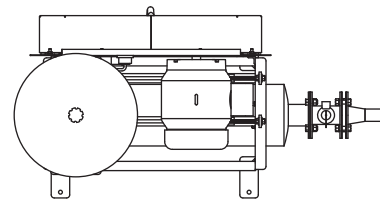

# AIR POWER UNIT - KICE PD

KICE INDUSTRIES, INC. / 5500 Mill Heights Drive / Park City, KS 67219 [www.kice.com](http://www.kice.com) / [sales@kice.com](mailto:sales@kice.com)

SIDE VIEW

| MODEL # | A        | B         | C         | OUTLET SIZE | WEIGHT (less motor) |
|---------|----------|-----------|-----------|-------------|---------------------|
| PD 2000 | 60 7/16" | 53 13/16" | 31"       | 2"          | 413                 |
| PD 2500 | 59 3/16" | 53 7/16"  | 31"       | 3"          | 438                 |
| PD 3000 | 59 3/16" | 59 11/16" | 37 1/2"   | 3"          | 640                 |
| PD 4000 | 65 1/4"  | 59 11/16" | 37 1/2"   | 4"          | 745                 |
| PD 5000 | 79 7/16" | 71 7/16"  | 43 11/16" | 5"          | 1212                |
| PD 6000 | 90 1/2"  | 71 7/16"  | 43 11/16" | 6"          | 1360                |

TOP VIEW

**NOTES:**

DIMENSIONS SHOWN MAY VARY DEPENDING ON JOB REQUIREMENTS

KICE OFFERS KICE PD, TUTHILL, DUROFLOW AND SUTORBILT BLOWERS

FRONT VIEW