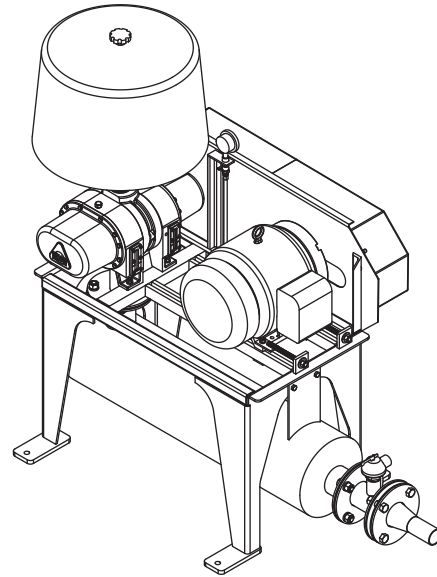

# AIR POWER UNIT - KICE PD

KICE INDUSTRIES, INC. / 5500 Mill Heights Drive / Park City, KS 67219 [www.kice.com](http://www.kice.com) / [sales@kice.com](mailto:sales@kice.com)

SIDE VIEW

| MODEL # | A        | B         | C         | OUTLET SIZE | WEIGHT (less motor) |
|---------|----------|-----------|-----------|-------------|---------------------|
| PD 2000 | 60 7/16" | 53 13/16" | 31"       | 2"          | 413                 |
| PD 2500 | 59 3/16" | 53 7/16"  | 31"       | 3"          | 438                 |
| PD 3000 | 59 3/16" | 59 11/16" | 37 1/2"   | 3"          | 640                 |
| PD 4000 | 65 1/4"  | 59 11/16" | 37 1/2"   | 4"          | 745                 |
| PD 5000 | 79 7/16" | 71 7/16"  | 43 11/16" | 5"          | 1212                |
| PD 6000 | 90 1/2"  | 71 7/16"  | 43 11/16" | 6"          | 1360                |

TOP VIEW

**NOTES:**

DIMENSIONS SHOWN MAY VARY DEPENDING ON JOB REQUIREMENTS

KICE OFFERS KICE PD, TUTHILL, DUROFLOW AND SUTORBILT BLOWERS

FRONT VIEW