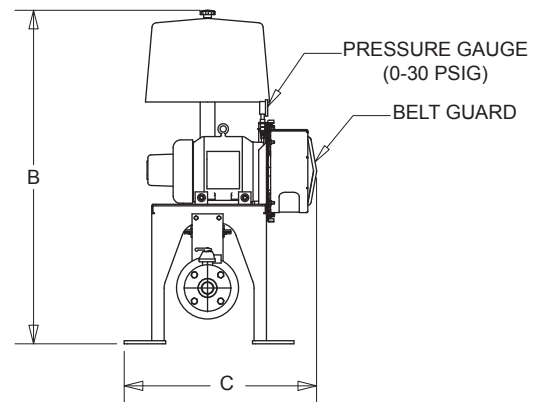

AIR POWER UNIT - TUTHILL

KICE INDUSTRIES, INC. / 5500 Mill Heights Drive / Park City, KS 67219 www.kice.com / sales@kice.com

MODEL #	A	B	C	OUTLET SIZE	WEIGHT (less motor)
MD 3202	60 1/2"	53 3/8"	30 3/16"	1 1/2"	384
MD 3204	60 7/16"	54 3/8"	30 13/16"	2"	409
MD 3206	60 7/16"	54 1/8"	30 13/16"	2 1/2"	419
MD 4006	59 3/16"	59 3/16"	37 5/16"	3"	475
MD 4009	59 3/16"	59 3/16"	37 5/16"	3"	485
MD 4012	77 7/8"	63 3/16"	43 1/2"	4"	641
MD 5507	65 1/4"	64 7/16"	37 5/16"	4"	747
MD 5509	76 9/16"	71 7/8"	43 1/2"	5"	1020
MD 5511	76 9/16"	71 7/8"	43 1/2"	5"	1073
MD 5514	90 1/2"	74 11/16"	43 1/2"	6"	1232

NOTES:

DIMENSIONS SHOWN MAY VARY DEPENDING ON JOB REQUIREMENTS

KICE OFFERS KICE PD, TUTHILL, DUROFLOW AND SUTORBILT BLOWERS

FRONT VIEW