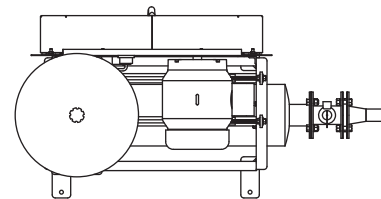

# AIR POWER UNIT - TUTHILL

KICE INDUSTRIES, INC. / 5500 Mill Heights Drive / Park City, KS 67219 [www.kice.com](http://www.kice.com) / [sales@kice.com](mailto:sales@kice.com)

SIDE VIEW

MODEL #	A	B	C	OUTLET SIZE	WEIGHT (less motor)
MD 3202	60 1/2"	53 3/8"	30 3/16"	1 1/2"	384
MD 3204	60 7/16"	54 3/8"	30 13/16"	2"	409
MD 3206	60 7/16"	54 1/8"	30 13/16"	2 1/2"	419
MD 4006	59 3/16"	59 3/16"	37 5/16"	3"	475
MD 4009	59 3/16"	59 3/16"	37 5/16"	3"	485
MD 4012	77 7/8"	63 3/16"	43 1/2"	4"	641
MD 5507	65 1/4"	64 7/16"	37 5/16"	4"	747
MD 5509	76 9/16"	71 7/8"	43 1/2"	5"	1020
MD 5511	76 9/16"	71 7/8"	43 1/2"	5"	1073
MD 5514	90 1/2"	74 11/16"	43 1/2"	6"	1232

TOP VIEW

**NOTES:**

DIMENSIONS SHOWN MAY VARY DEPENDING ON JOB REQUIREMENTS

KICE OFFERS KICE PD, TUTHILL, DUROFLOW AND SUTORBILT BLOWERS

FRONT VIEW