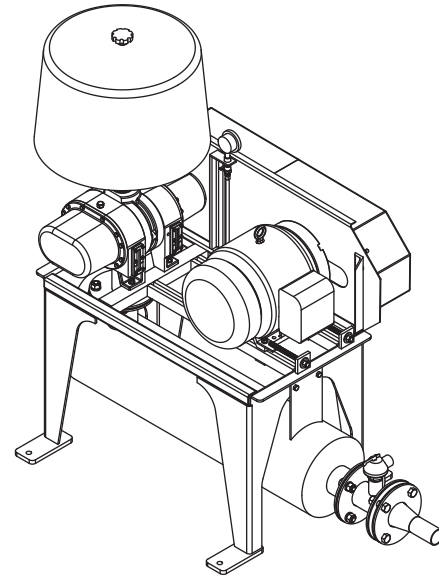

# AIR POWER UNIT - TUTHILL

KICE INDUSTRIES, INC. / 5500 Mill Heights Drive / Park City, KS 67219 [www.kice.com](http://www.kice.com) / [sales@kice.com](mailto:sales@kice.com)

SIDE VIEW

MODEL #	A	B	C	OUTLET SIZE	WEIGHT (less motor)
MD 3202	60 1/2"	53 3/8"	30 3/16"	1 1/2"	384
MD 3204	60 7/16"	54 3/8"	30 13/16"	2"	409
MD 3206	60 7/16"	54 1/8"	30 13/16"	2 1/2"	419
MD 4006	59 3/16"	59 3/16"	37 5/16"	3"	475
MD 4009	59 3/16"	59 3/16"	37 5/16"	3"	485
MD 4012	77 7/8"	63 3/16"	43 1/2"	4"	641
MD 5507	65 1/4"	64 7/16"	37 5/16"	4"	747
MD 5509	76 9/16"	71 7/8"	43 1/2"	5"	1020
MD 5511	76 9/16"	71 7/8"	43 1/2"	5"	1073
MD 5514	90 1/2"	74 11/16"	43 1/2"	6"	1232

TOP VIEW

**NOTES:**

DIMENSIONS SHOWN MAY VARY DEPENDING ON JOB REQUIREMENTS

KICE OFFERS KICE PD, TUTHILL, DUROFLOW AND SUTORBILT BLOWERS

FRONT VIEW