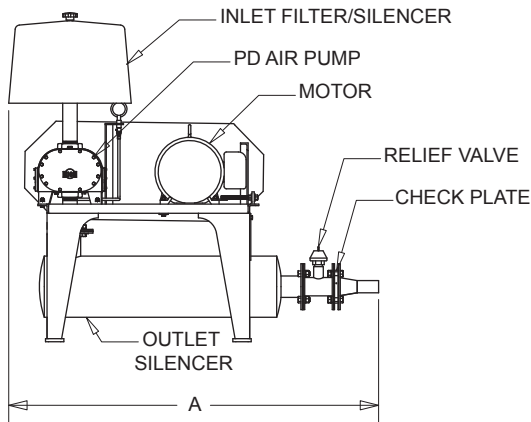

# AIR POWER UNIT - TUTHILL

KICE INDUSTRIES, INC. / 5500 Mill Heights Drive / Park City, KS 67219 [www.kice.com](http://www.kice.com) / [sales@kice.com](mailto:sales@kice.com)

SIDE VIEW

MODEL #	A	B	C	OUTLET SIZE	WEIGHT (less motor)
MD 3202	60 1/2"	53 3/8"	30 3/16"	1 1/2"	384
MD 3204	60 7/16"	54 3/8"	30 13/16"	2"	409
MD 3206	60 7/16"	54 1/8"	30 13/16"	2 1/2"	419
MD 4006	59 3/16"	59 3/16"	37 5/16"	3"	475
MD 4009	59 3/16"	59 3/16"	37 5/16"	3"	485
MD 4012	77 7/8"	63 3/16"	43 1/2"	4"	641
MD 5507	65 1/4"	64 7/16"	37 5/16"	4"	747
MD 5509	76 9/16"	71 7/8"	43 1/2"	5"	1020
MD 5511	76 9/16"	71 7/8"	43 1/2"	5"	1073
MD 5514	90 1/2"	74 11/16"	43 1/2"	6"	1232

TOP VIEW

**NOTES:**

DIMENSIONS SHOWN MAY VARY DEPENDING ON JOB REQUIREMENTS

KICE OFFERS KICE PD, TUTHILL, DUROFLOW AND SUTORBILT BLOWERS

FRONT VIEW