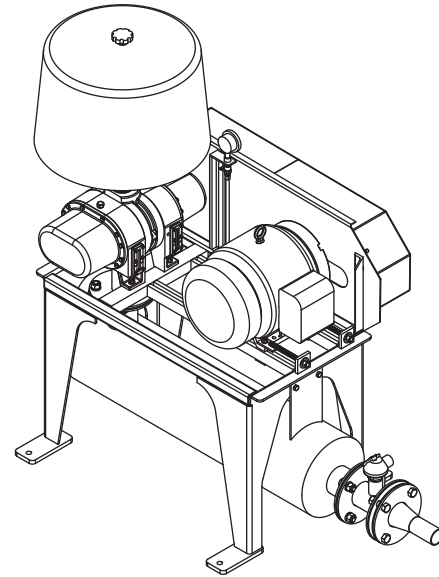

# AIR POWER UNIT - DUROFLOW

KICE INDUSTRIES, INC. / 5500 Mill Heights Drive / Park City, KS 67219 [www.kice.com](http://www.kice.com) / [sales@kice.com](mailto:sales@kice.com)

MODEL #	A	B	C	OUTLET SIZE	WEIGHT (less motor)
3004	60 7/16"	53 7/16"	30 13/16"	2 1/2"	356
3006	59 3/16"	52 3/8"	30 13/16"	3"	377
4504	65 1/4"	60 5/16"	37 5/16"	4"	557
4506	65 1/4"	62 3/16"	37 5/16"	4"	488
4509	76 9/16"	66 3/8"	43 1/2"	4"	853
4512	90 1/2"	70 13/16"	43 1/2"	6"	957

TOP VIEW

**NOTES:**

DIMENSIONS SHOWN MAY VARY DEPENDING ON JOB REQUIREMENTS

KICE OFFERS KICE PD, TUTHILL, DUROFLOW AND SUTORBILT BLOWERS

FRONT VIEW