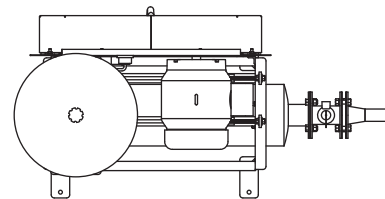

# AIR POWER UNIT - DUROFLOW

KICE INDUSTRIES, INC. / 5500 Mill Heights Drive / Park City, KS 67219 [www.kice.com](http://www.kice.com) / [sales@kice.com](mailto:sales@kice.com)

MODEL #	A	B	C	OUTLET SIZE	WEIGHT (less motor)
3004	60 7/16"	53 7/16"	30 13/16"	2 1/2"	356
3006	59 3/16"	52 3/8"	30 13/16"	3"	377
4504	65 1/4"	60 5/16"	37 5/16"	4"	557
4506	65 1/4"	62 3/16"	37 5/16"	4"	488
4509	76 9/16"	66 3/8"	43 1/2"	4"	853
4512	90 1/2"	70 13/16"	43 1/2"	6"	957

TOP VIEW

**NOTES:**

DIMENSIONS SHOWN MAY VARY DEPENDING ON JOB REQUIREMENTS

KICE OFFERS KICE PD, TUTHILL, DUROFLOW AND SUTORBILT BLOWERS

FRONT VIEW