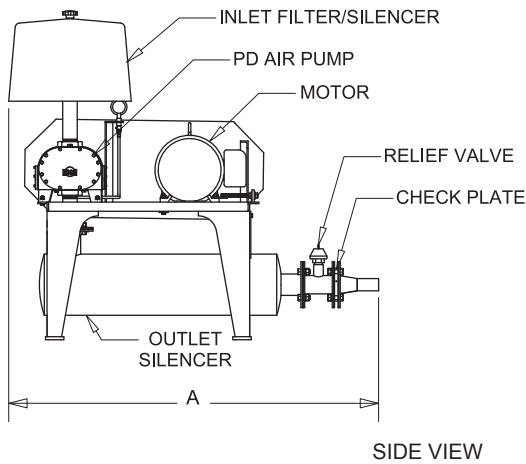

# AIR POWER UNIT - DUROFLOW

KICE INDUSTRIES, INC. / 5500 Mill Heights Drive / Park City, KS 67219 [www.kice.com](http://www.kice.com) / [sales@kice.com](mailto:sales@kice.com)

MODEL #	A	B	C	OUTLET SIZE	WEIGHT (less motor)
3004	60 7/16"	53 7/16"	30 13/16"	2 1/2"	356
3006	59 3/16"	52 3/8"	30 13/16"	3"	377
4504	65 1/4"	60 5/16"	37 5/16"	4"	557
4506	65 1/4"	62 3/16"	37 5/16"	4"	488
4509	76 9/16"	66 3/8"	43 1/2"	4"	853
4512	90 1/2"	70 13/16"	43 1/2"	6"	957

TOP VIEW

**NOTES:**

DIMENSIONS SHOWN MAY VARY DEPENDING ON JOB REQUIREMENTS

KICE OFFERS KICE PD, TUTHILL, DUROFLOW AND SUTORBILT BLOWERS

FRONT VIEW