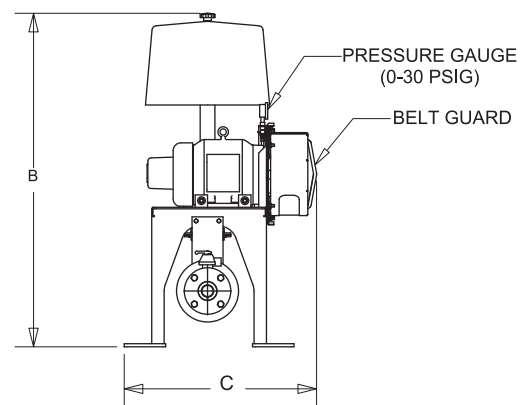

# AIR POWER UNIT - DUROFLOW

KICE INDUSTRIES, INC. / 5500 Mill Heights Drive / Park City, KS 67219 [www.kice.com](http://www.kice.com) / [sales@kice.com](mailto:sales@kice.com)

MODEL #	A	B	C	OUTLET SIZE	WEIGHT (less motor)
3004	60 7/16"	53 7/16"	30 13/16"	2 1/2"	356
3006	59 3/16"	52 3/8"	30 13/16"	3"	377
4504	65 1/4"	60 5/16"	37 5/16"	4"	557
4506	65 1/4"	62 3/16"	37 5/16"	4"	488
4509	76 9/16"	66 3/8"	43 1/2"	4"	853
4512	90 1/2"	70 13/16"	43 1/2"	6"	957

TOP VIEW

**NOTES:**

DIMENSIONS SHOWN MAY VARY DEPENDING ON JOB REQUIREMENTS

KICE OFFERS KICE PD, TUTHILL, DUROFLOW AND SUTORBILT BLOWERS

FRONT VIEW