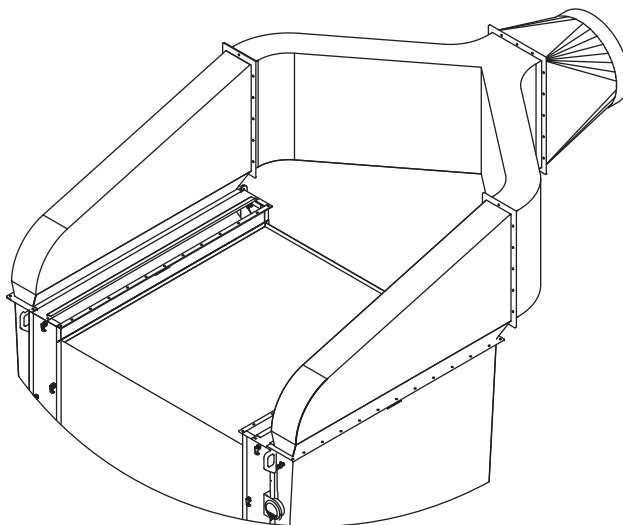

MULTI-ASPIRATOR AIR OUTLET STYLES

KICE INDUSTRIES, INC. / 5500 Mill Heights Drive / Park City, KS 67219 www.kice.com / sales@kice.com

STYLE A - LEFT HAND SHOWN
(RIGHT HAND OPPOSITE)

STYLE B - LEFT HAND SHOWN
(RIGHT HAND OPPOSITE)

STYLE C - SYMMETRICAL

STYLE D - SYMMETRICAL

STYLE A:A - RIGHT HAND SHOWN
(LEFT HAND OPPOSITE)