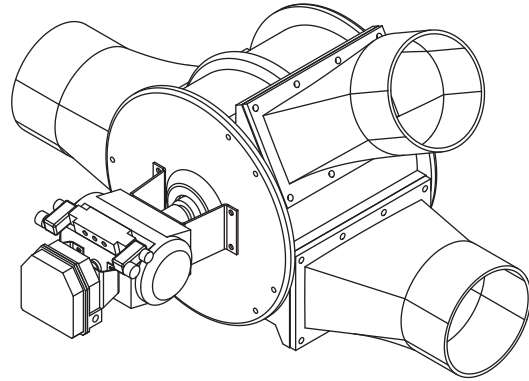

67QX-2 DIVERTER VALVES

KICE INDUSTRIES, INC. / 5500 Mill Heights Drive / Park City, KS 67219 www.kice.com / sales@kice.com

SIDE VIEW

MODEL #	A	B	EST. WEIGHT
67Q2-2	16	6 7/8	75
67Q3-2	16	6 7/8	85
67Q4-2	21 1/2	9 1/4	130
67Q5-2	26 1/2	11 1/2	170
67Q6-2	32 1/4	12 1/8	265
67Q8-2	40 1/4	17 3/8	375
67Q10-2	50 5/8	18 1/2	485

TOP VIEW

NOTES:

DIMENSIONS SHOWN ARE ESTIMATES

IF LINE SIZES ARE INCREASED BY 1/2" INCREMENTS, BODY DIMENSIONS REMAIN THE SAME

CAST IRON CONSTRUCTION

AIR OPERATED CONTROLS ARE SHOWN. MANUAL CONTROLS OR ELECTRIC ACTUATORS ARE AVAILABLE

FRONT VIEW