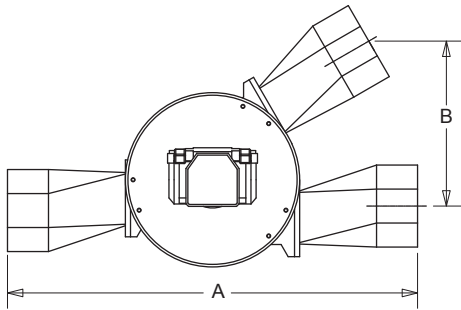

67QX-2 DIVERTER VALVES

KICE INDUSTRIES, INC. / 5500 Mill Heights Drive / Park City, KS 67219 www.kice.com / sales@kice.com

SIDE VIEW

MODEL #	A	B	EST. WEIGHT
67Q2-2	16	6 7/8	75
67Q3-2	16	6 7/8	85
67Q4-2	21 1/2	9 1/4	130
67Q5-2	26 1/2	11 1/2	170
67Q6-2	32 1/4	12 1/8	265
67Q8-2	40 1/4	17 3/8	375
67Q10-2	50 5/8	18 1/2	485

TOP VIEW

NOTES:

DIMENSIONS SHOWN ARE ESTIMATES

IF LINE SIZES ARE INCREASED BY 1/2" INCREMENTS, BODY DIMENSIONS REMAIN THE SAME

CAST IRON CONSTRUCTION

AIR OPERATED CONTROLS ARE SHOWN. MANUAL CONTROLS OR ELECTRIC ACTUATORS ARE AVAILABLE

FRONT VIEW