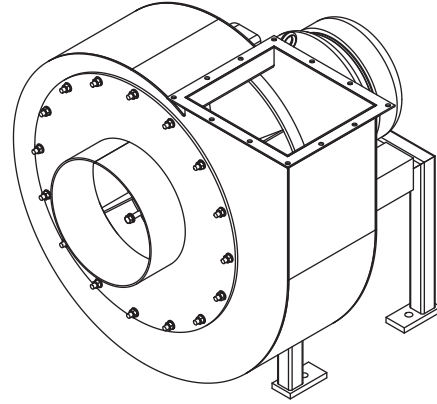

# FC Arr4 FANS

KICE INDUSTRIES, INC. / 5500 Mill Heights Drive / Park City, KS 67219 [www.kice.com](http://www.kice.com) / [sales@kice.com](mailto:sales@kice.com)

TOP VIEW

MODEL #	A	B	C	D	E	F	EST. WEIGHT
FC - 5	15 1/4	9	20 5/8	15 11/16	4 1/2	5 1/4	125
FC - 7	22 3/8	14 1/8	23 13/16	18 1/2	6 3/4	7 1/4	167
FC - 9	28 1/8	17 5/8	27 3/4	25 3/16	8 1/2	9 3/8	315
FC - 11	32 5/8	20 1/8	30	31 1/16	9 3/4	11 1/4	433

FRONT VIEW

**NOTES:**

DIMENSIONS SHOWN MAY DEPENDING ON JOB REQUIREMENTS

MATERIALS OF CONSTRUCTION PER SPECIFIC JOB

FOOTPRINT UPON REQUEST

MOTOR SIZE PER SPECIFIC JOB

STANDARD ORIENTATION SHOWN, CW ROTATION, VERTICAL UP DISCHARGE