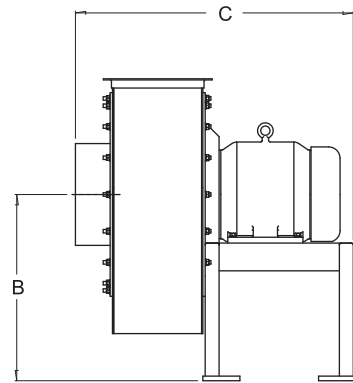

FC Arr4 FANS

KICE INDUSTRIES, INC. / 5500 Mill Heights Drive / Park City, KS 67219 www.kice.com / sales@kice.com

MODEL #	A	B	C	D	E	F	EST. WEIGHT
FC - 5	15 1/4	9	20 5/8	15 11/16	4 1/2	5 1/4	125
FC - 7	22 3/8	14 1/8	23 13/16	18 1/2	6 3/4	7 1/4	167
FC - 9	28 1/8	17 5/8	27 3/4	25 3/16	8 1/2	9 3/8	315
FC - 11	32 5/8	20 1/8	30	31 1/16	9 3/4	11 1/4	433

NOTES:

DIMENSIONS SHOWN MAY DEPENDING ON JOB REQUIREMENTS

MATERIALS OF CONSTRUCTION PER SPECIFIC JOB

FOOTPRINT UPON REQUEST

MOTOR SIZE PER SPECIFIC JOB

STANDARD ORIENTATION SHOWN, CW ROTATION, VERTICAL UP DISCHARGE

DISCHARGE DIRECTION AND HOUSING ROTATION MAY VARY PER SPECIFIC JOB REQUIREMENTS

SIDE VIEW