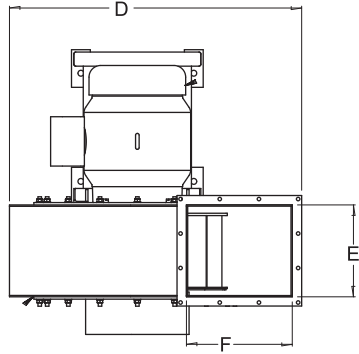

# FC Arr4 FANS

KICE INDUSTRIES, INC. / 5500 Mill Heights Drive / Park City, KS 67219 [www.kice.com](http://www.kice.com) / [sales@kice.com](mailto:sales@kice.com)

TOP VIEW

MODEL #	A	B	C	D	E	F	EST. WEIGHT
FC - 5	15 1/4	9	20 5/8	15 11/16	4 1/2	5 1/4	125
FC - 7	22 3/8	14 1/8	23 13/16	18 1/2	6 3/4	7 1/4	167
FC - 9	28 1/8	17 5/8	27 3/4	25 3/16	8 1/2	9 3/8	315
FC - 11	32 5/8	20 1/8	30	31 1/16	9 3/4	11 1/4	433

FRONT VIEW

**NOTES:**

DIMENSIONS SHOWN MAY DEPENDING ON JOB REQUIREMENTS

MATERIALS OF CONSTRUCTION PER SPECIFIC JOB

FOOTPRINT UPON REQUEST

MOTOR SIZE PER SPECIFIC JOB

STANDARD ORIENTATION SHOWN, CW ROTATION, VERTICAL UP DISCHARGE