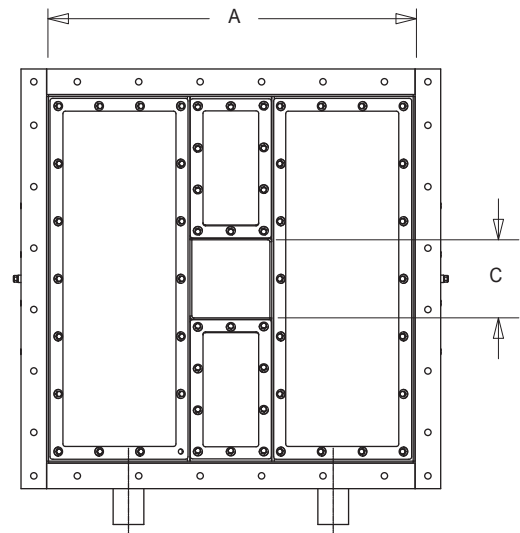

SQUARE FLUIDIZED BIN BOTTOMS

KICE INDUSTRIES, INC. / 5500 Mill Heights Drive / Park City, KS 67219 www.kice.com / sales@kice.com

FRONT VIEW

MODEL #	PAD SQ FT	A	B	C
BBS 36	9.00	36	16	8
BBS 42	12.25	42	16	10
BBS 48	16.00	48	16	12
BBS 60	25.00	60	16	14
BBS 72	36.00	72	18	15

SIDE VIEW

TOP VIEW

NOTES:

DIMENSIONS SHOWN ARE ESTIMATES

DETAILED APPROVAL DRAWINGS AVAILABLE UPON REQUEST

APPROXIMATE AIR REQUIRED EQUAL TO 10 X PAD SQ FT