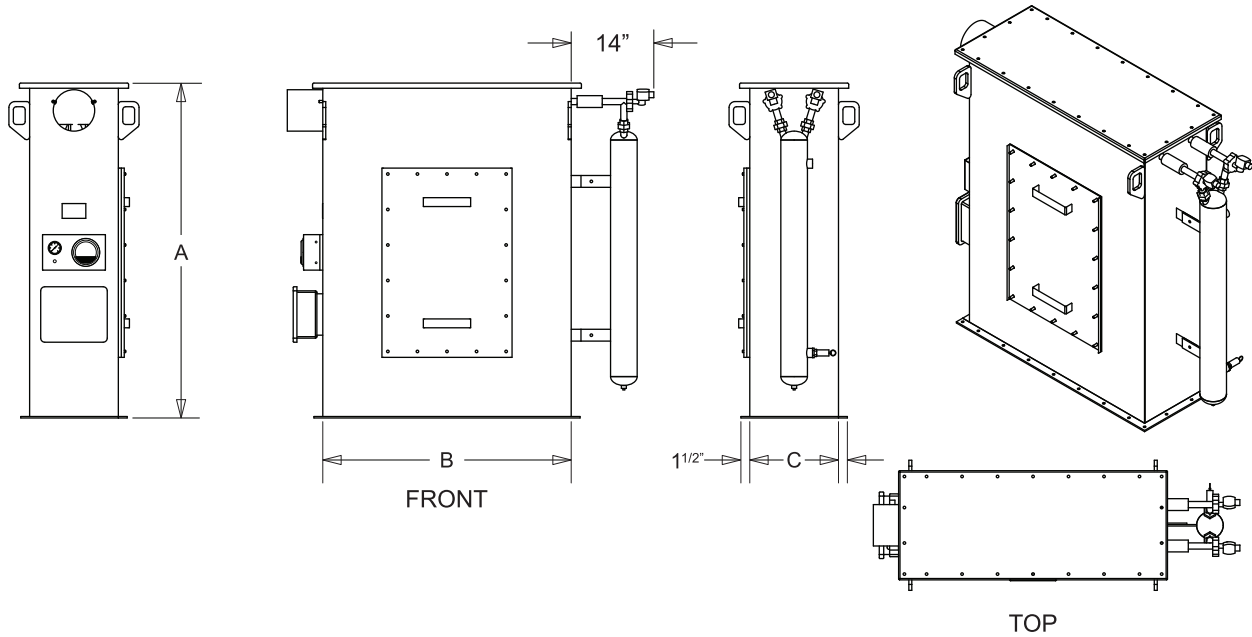

# VENTURI-JET SERIES "C" FILTER

KICE INDUSTRIES, INC. / 5500 Mill Heights Drive / Park City, KS 67219 [www.kice.com](http://www.kice.com) / [sales@kice.com](mailto:sales@kice.com)

MODEL	NO. OF BAGS	BAG LENGTH	AREA SQ. FT.	A	B	C
SINGLE ROW						
VC 4-3	4	36"	14	47 3/4	28	8
VC 4-4	4	48"	19	59 3/4	28	8
VC 4-5	4	60"	24	71 3/4	28	8
VC 4-6	4	70"	28	81 3/4	28	8
VC 5-3	5	36"	18	47 3/4	35	8
VC 5-4	5	48"	24	59 3/4	35	8
VC 5-5	5	60"	29	71 3/4	35	8
VC 5-6	5	70"	35	81 3/4	35	8
DOUBLE ROW						
VC 6-3	6	36"	21	47 3/4	21	15
VC 6-4	6	48"	28	59 3/4	21	15
VC 6-5	6	60"	35	71 3/4	21	15
VC 6-6	6	70"	42	81 3/4	21	15
VC 8-3	8	36"	28	47 3/4	28	15
VC 8-4	8	48"	38	59 3/4	28	15
VC 8-5	8	60"	47	71 3/4	28	15
VC 8-6	8	70"	57	81 3/4	28	15
VC 10-3	10	36"	35	47 3/4	35	15
VC 10-4	10	48"	47	59 3/4	35	15
VC 10-5	10	60"	59	71 3/4	35	15
VC 10-6	10	70"	71	81 3/4	35	15
VC 12-3	12	36"	42	47 3/4	42	15
VC 12-4	12	48"	57	59 3/4	42	15
VC 12-5	12	60"	71	71 3/4	42	15
VC 12-6	12	70"	85	81 3/4	42	15