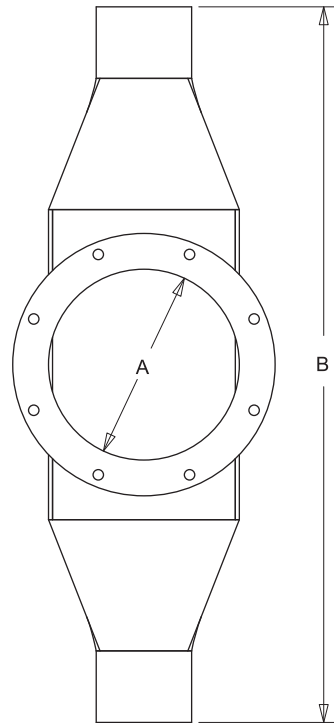

ROUND TYPE BOLT-ON PANS

KICE INDUSTRIES, INC. / 5500 Mill Heights Drive / Park City, KS 67219 www.kice.com / sales@kice.com

DIAMETER AS REQUIRED

SIDE VIEW

MODEL #	A	B
BOPT 6	6	24
BOPT 8	8	28
BOPT 10	10	32
BOPT 12	12	36
BOPT 14	14	39
BOPT 15	15	42

NOTES:

DIMENSIONS SHOWN MAY VARY DEPENDING ON JOB REQUIREMENTS

FABRICATED STEEL CONSTRUCTION

TOP VIEW