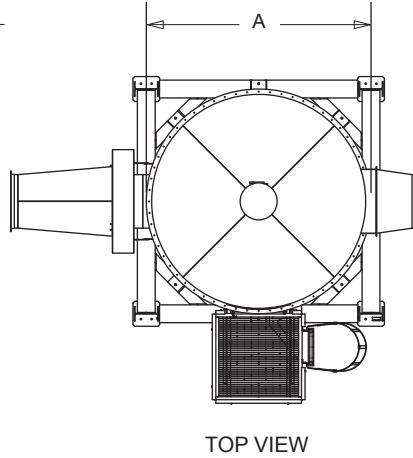

CR SERIES FILTERS

KICE INDUSTRIES, INC. / 5500 Mill Heights Drive / Park City, KS 67219 www.kice.com / sales@kice.com

MODEL #	FILTER AREA ²	A	B	EST. WEIGHT
CR188	2679	10' 6"	41' 6"	20,000
CR236	3363	11' 7"	41' 8"	23,000
CR288	4104	12' 8"	43' 7"	30,000
CR344	4902	13' 9"	44' 9"	34,000
CR448	6384	16' 5"	51' 2"	42,000

NOTES:

HIGH STATIC, BAG CLEANING FAN DRIVEN BY 25HP MOTOR

WELDED STEEL CONSTRUCTION, SHIPPED IN SECTIONS

INTERIOR OF CLEAN AIR CHAMBER INCLUDES LIGHTING AND CROSS VENTILATION DOOR

APPROVAL DRAWINGS TO BE SUBMITTED UPON RECEIPT OF ORDER