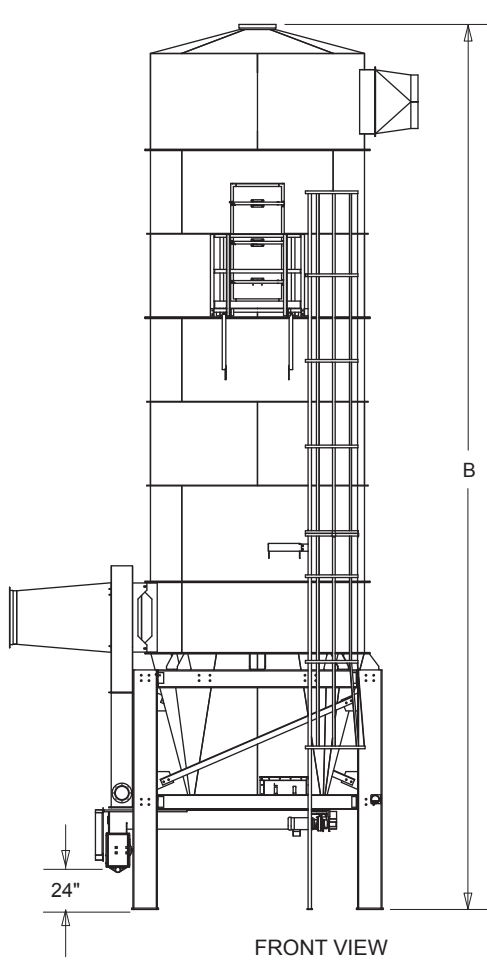

CR SERIES FILTERS

KICE INDUSTRIES, INC. / 5500 Mill Heights Drive / Park City, KS 67219 www.kice.com / sales@kice.com

MODEL #	FILTER AREA ²	A	B	EST. WEIGHT
CR188	2679	10' 6"	41' 6"	20,000
CR236	3363	11' 7"	41' 8"	23,000
CR288	4104	12' 8"	43' 7"	30,000
CR344	4902	13' 9"	44' 9"	34,000
CR448	6384	16' 5"	51' 2"	42,000

NOTES:

HIGH STATIC, BAG CLEANING FAN DRIVEN BY 25HP MOTOR

WELDED STEEL CONSTRUCTION, SHIPPED IN SECTIONS

INTERIOR OF CLEAN AIR CHAMBER INCLUDES LIGHTING AND CROSS VENTILATION DOOR

APPROVAL DRAWINGS TO BE SUBMITTED UPON RECEIPT OF ORDER