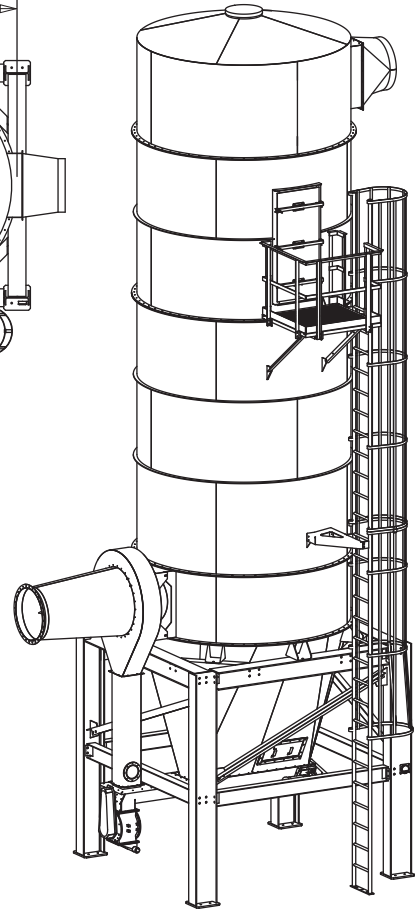

CR SERIES FILTERS

KICE INDUSTRIES, INC. / 5500 Mill Heights Drive / Park City, KS 67219 www.kice.com / sales@kice.com

MODEL #	FILTER AREA ²	A	B	EST. WEIGHT
CR188	2679	10' 6"	41' 6"	20,000
CR236	3363	11' 7"	41' 8"	23,000
CR288	4104	12' 8"	43' 7"	30,000
CR344	4902	13' 9"	44' 9"	34,000
CR448	6384	16' 5"	51' 2"	42,000

NOTES:

HIGH STATIC, BAG CLEANING FAN DRIVEN BY 25HP MOTOR

WELDED STEEL CONSTRUCTION, SHIPPED IN SECTIONS

INTERIOR OF CLEAN AIR CHAMBER INCLUDES LIGHTING AND CROSS VENTILATION DOOR

APPROVAL DRAWINGS TO BE SUBMITTED UPON RECEIPT OF ORDER