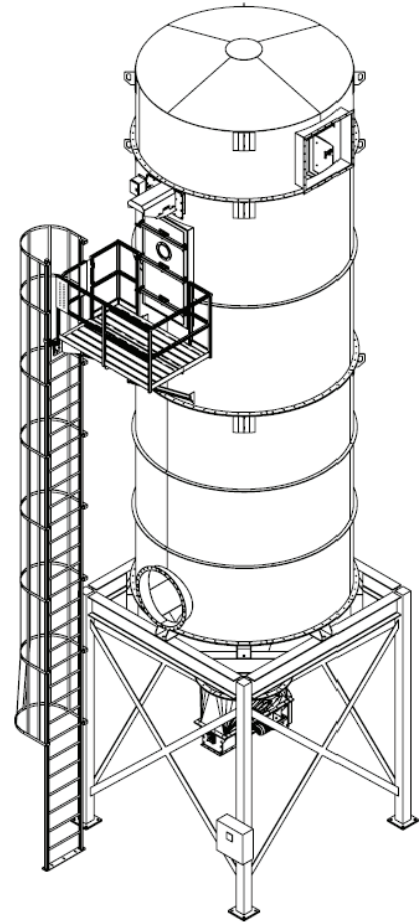

GR SERIES FILTERS

KICE INDUSTRIES, INC. / 5500 Mill Heights Drive / Park City, KS 67219 www.kice.com / sales@kice.com

MODEL #	FILTER AREA ²	A	B	EST. WEIGHT
GR130	1852.5	9' 5 1/2"	40' 5 1/4"	14,300
GR160	2280	10' 2 1/2"	41' 2 1/4"	15,360
GR190	2707.5	11' 1 1/2"	42' 1 1/8"	16,850

NOTES:

7.5hp reverse air cleaning blower (not shown)

Dimensions may vary depending on job requirements

Approval drawings to be submitted upon receipt of order

Standard temperature rating is 300°F