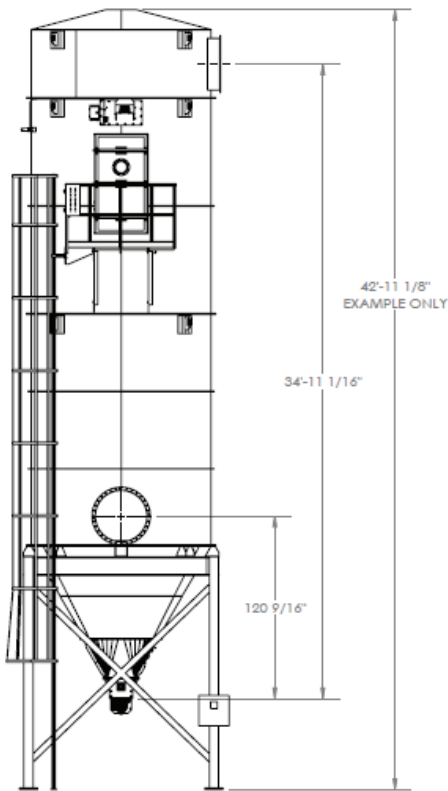

GR SERIES FILTERS

KICE INDUSTRIES, INC. / 5500 Mill Heights Drive / Park City, KS 67219 www.kice.com / sales@kice.com

MODEL #	FILTER AREA ²	A	B	EST. WEIGHT
GR130	1852.5	9' 5 1/2"	40' 5 1/4"	14,300
GR160	2280	10' 2 1/2"	41' 2 1/4"	15,360
GR190	2707.5	11' 1 1/2"	42' 1 1/8"	16,850

NOTES:

7.5hp reverse air cleaning blower (not shown)

Dimensions may vary depending on job requirements

Approval drawings to be submitted upon receipt of order

Standard temperature rating is 300°F