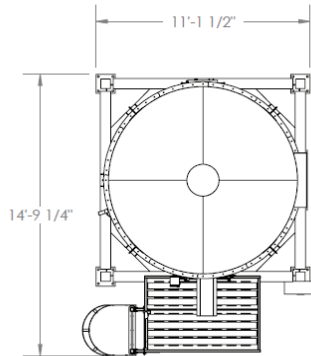

GR SERIES FILTERS

KICE INDUSTRIES, INC. / 5500 Mill Heights Drive / Park City, KS 67219 www.kice.com / sales@kice.com

MODEL #	FILTER AREA ²	A	B	EST. WEIGHT
GR130	1852.5	9' 5 1/2"	40' 5 1/4"	14,300
GR160	2280	10' 2 1/2"	41' 2 1/4"	15,360
GR190	2707.5	11' 1 1/2"	42' 1 1/8"	16,850

NOTES:

7.5hp reverse air cleaning blower (not shown)

Dimensions may vary depending on job requirements

Approval drawings to be submitted upon receipt of order

Standard temperature rating is 300°F